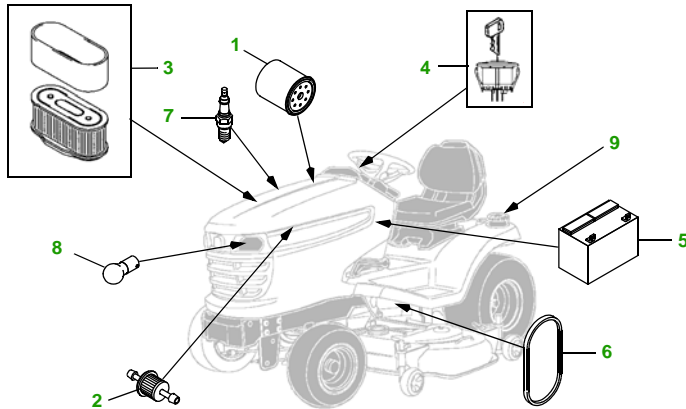

MAINTENANCE REMINDER SHEET

X500 with 42" Edge Deck

Multi-Terrain Tractor

Tractor S/N

42" Edge Deck

Deck S/N

Key	Part No.	Description
1	AM107423	OIL FILTER
2	AM116304	FUEL FILTER - IN-LINE
3	M140295	AIR FILTER - FOAM
4	M150949	AIR FILTER - PAPER
5	AM135345	KEY - PADDED
6	TY25876	BATTERY
7	M151276	BELT - TRACTION DRIVE

Key	Part No.	Description
7	M805853	SPARK PLUG
8	AD2062R	HEADLIGHT BULB
9	AM122880	FUEL CAP
10	M154621	BELT - MOWER DRIVE
11	M111489	GAGE WHEEL
12	AM137327	KIT - SIDE DISCHARGE BLADE - STANDARD
	AM137328	KIT - MULCHING BLADE
	AM137329	KIT - BAGGING BLADE