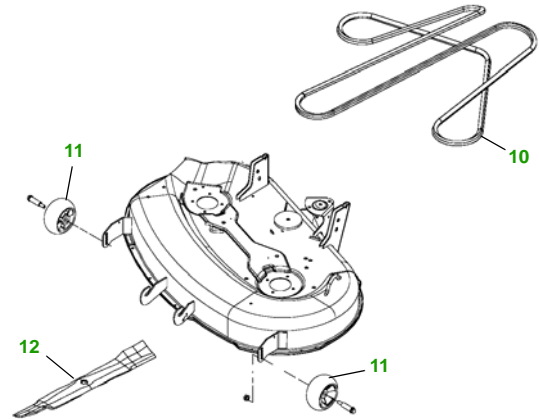

MAINTENANCE REMINDER SHEET

X500 with 42" Edge Deck

Multi-Terrain Tractor

Tractor S/N

42" Edge Deck

Deck S/N

Key	Part No.	Description
1	AM107423	OIL FILTER
2	AM116304	FUEL FILTER - IN-LINE
3	M140295	AIR FILTER - FOAM
4	M150949	AIR FILTER - PAPER
5	AM135345	KEY - PADDED
6	TY25876	BATTERY
7	M151276	BELT - TRACTION DRIVE

Key	Part No.	Description
7	M805853	SPARK PLUG
8	AD2062R	HEADLIGHT BULB
9	AM122880	FUEL CAP
10	M154621	BELT - MOWER DRIVE
11	M111489	GAGE WHEEL
12	AM137327	KIT - SIDE DISCHARGE BLADE - STANDARD
	AM137328	KIT - MULCHING BLADE
	AM137329	KIT - BAGGING BLADE