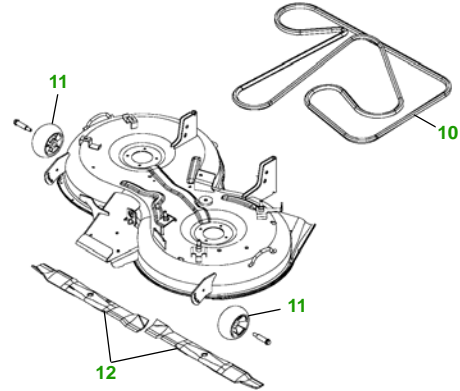

MAINTENANCE REMINDER SHEET

X520 with 42" Mulch Deck

Multi-Tractor

Tractor S/N

42" Mulching Deck

Deck S/N

Key	Part No.	Description
1	AM107423	OIL FILTER
2	AM116304	FUEL FILTER - IN-LINE
3	MIU10905	AIR FILTER - FOAM
	MIU10906	AIR FILTER - PAPER
4	AM135345	KEY - PADDED
5	TY25876	BATTERY
6	M151276	BELT - TRACTION DRIVE

Key	Part No.	Description
7	M805853	SPARK PLUG
8	AD2062R	HEADLIGHT BULB
9	AM122880	FUEL CAP
10	M153160	BELT - MOWER DRIVE
11	M111489	GAGE WHEEL
12	AM137330	KIT - MULCHING BLADE

Service Recommendations

Qty	Part No	Item	Qty or Capacity	Change Interval in Hours
3	AM107423	Oil Filter	1	8/100/200
8	TY22029	1 Qt Engine Oil Turf Gard @ 10W30	2.4 qt	8/100/200
2	MIU10905	Air Filter - Foam	1	100/200
2	MIU10906	Air Filter - Paper	1	100/200
2	AM116304	Fuel Filter	1	100/200
4	M805853	Spark Plug	2	100/200
2	TY6341	JD Multi Purpose SD Polyurea Grease		As Needed

"As Needed" Parts

Qty	Part No	Item
1	AM137330	Kit -Mulching Blade - 42"
1	M153160	Belt - Mower Drive
1	M151276	Belt - Traction Drive
1	AM135345	Key
1	AM122880	Fuel Cap
1	TY15272	Mower Deck Leveling Gauge
1	TY15410	Grease Gun