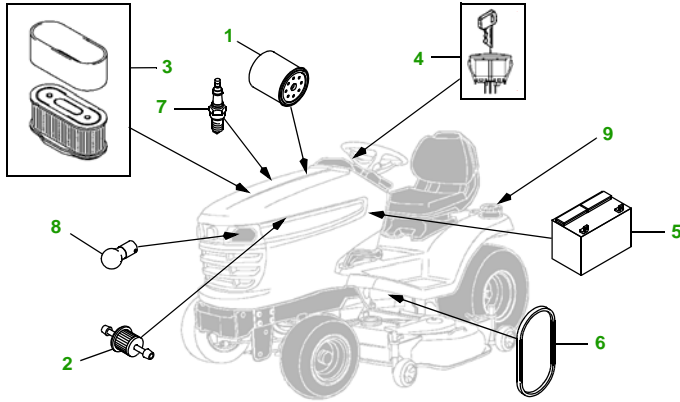

MAINTENANCE REMINDER SHEET

X520 with 42" Mulch Deck

Multi-Tractor

Tractor S/N

42" Mulching Deck

Deck S/N

Key	Part No.	Description
1	AM107423	OIL FILTER
2	AM116304	FUEL FILTER - IN-LINE
3	MIU10905	AIR FILTER - FOAM
	MIU10906	AIR FILTER - PAPER
4	AM135345	KEY - PADDED
5	TY25876	BATTERY
6	M151276	BELT - TRACTION DRIVE

Key	Part No.	Description
7	M805853	SPARK PLUG
8	AD2062R	HEADLIGHT BULB
9	AM122880	FUEL CAP
10	M153160	BELT - MOWER DRIVE
11	M111489	GAGE WHEEL
12	AM137330	KIT - MULCHING BLADE

Service Recommendations

Qty	Part No	Item	Qty or Capacity	Change Interval in Hours
3	AM107423	Oil Filter	1	8/100/200
8	TY22029	1 Qt Engine Oil Turf Gard @ 10W30	2.4 qt	8/100/200
2	MIU10905	Air Filter - Foam	1	100/200
2	MIU10906	Air Filter - Paper	1	100/200
2	AM116304	Fuel Filter	1	100/200
4	M805853	Spark Plug	2	100/200
2	TY6341	JD Multi Purpose SD Polyurea Grease		As Needed

"As Needed" Parts

Qty	Part No	Item
1	AM137330	Kit -Mulching Blade - 42"
1	M153160	Belt - Mower Drive
1	M151276	Belt - Traction Drive
1	AM135345	Key
1	AM122880	Fuel Cap
1	TY15272	Mower Deck Leveling Gauge
1	TY15410	Grease Gun