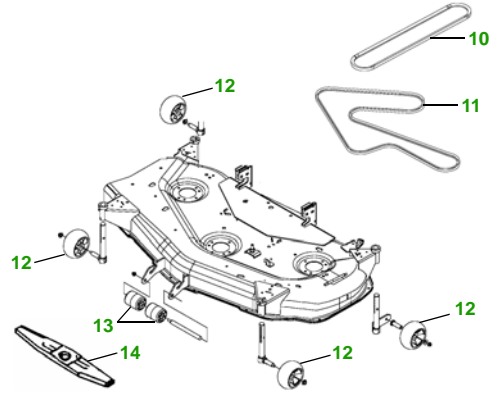

MAINTENANCE REMINDER SHEET

X520 with 54" X Deck

Multi-Tractor

Tractor S/N

54" X Deck

Deck S/N

Key	Part No.	Description
1	AM107423	OIL FILTER
2	AM116304	FUEL FILTER - IN-LINE
3	MIU10905	AIR FILTER - FOAM
	MIU10906	AIR FILTER - PAPER
4	AM135345	KEY - PADDED
5	TY25876	BATTERY
6	M151276	BELT - TRACTION DRIVE
7	M805853	SPARK PLUG

Key	Part No.	Description
8	AD2062R	HEADLIGHT BULB
9	AM122880	FUEL CAP
10	M154897	BELT - PRIMARY
11	M154960	BELT - SECONDARY
12	M111489	GAGE WHEEL
13	M113955	FRONT ROLLER
14	M143520	BLADE - STANDARD
	M145516	BLADE - MULCHING