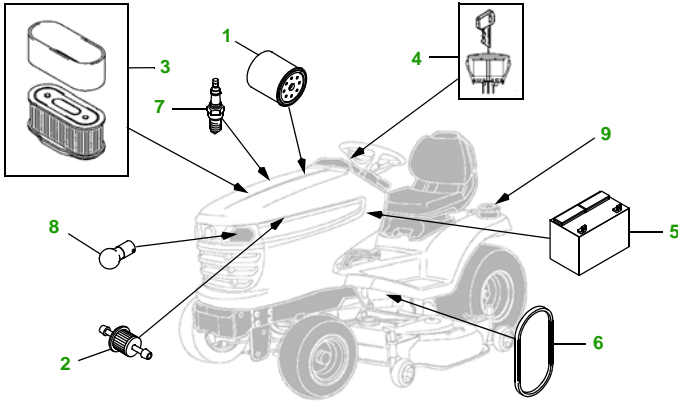

MAINTENANCE REMINDER SHEET

X520 with 54" X Deck

Multi-Tractor

Tractor S/N

54" X Deck

Deck S/N

Key	Part No.	Description
1	AM107423	OIL FILTER
2	AM116304	FUEL FILTER - IN-LINE
3	MIU10905	AIR FILTER - FOAM
	MIU10906	AIR FILTER - PAPER
4	AM135345	KEY - PADDED
5	TY25876	BATTERY
6	M151276	BELT - TRACTION DRIVE
7	M805853	SPARK PLUG

Key	Part No.	Description
8	AD2062R	HEADLIGHT BULB
9	AM122880	FUEL CAP
10	M154897	BELT - PRIMARY
11	M154960	BELT - SECONDARY
12	M111489	GAGE WHEEL
13	M113955	FRONT ROLLER
14	M143520	BLADE - STANDARD
	M145516	BLADE - MULCHING