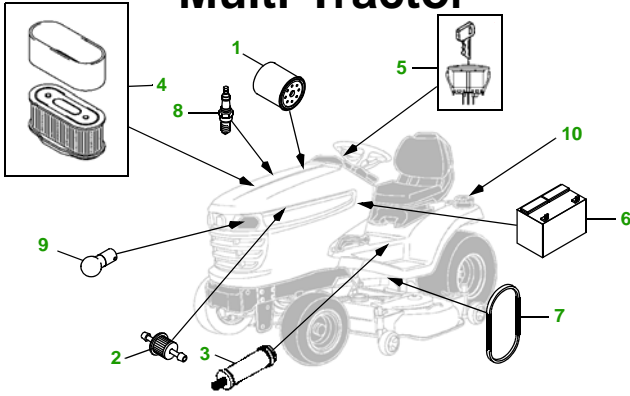

MAINTENANCE REMINDER SHEET

X540 with 42" Edge Deck

Multi-Tractor

Tractor S/N

42" Edge Deck

Deck S/N

Key	Part No.	Description
1	AM107423	OIL FILTER
2	AM116304	FUEL FILTER - IN-LINE
3	AM131102	TRANSMISSION FILTER
4	M140295	AIR FILTER - FOAM
	M150949	AIR FILTER - PAPER
5	AM135345	KEY - PADDED
6	TY25876	BATTERY
7	M151276	BELT - TRACTION DRIVE

Key	Part No.	Description
8	M805853	SPARK PLUG
9	AD2062R	HEADLIGHT BULB
10	AM122880	FUEL CAP
11	M154621	BELT - MOWER DRIVE
12	M111489	GAGE WHEEL
13	AM137327	KIT - SIDE DISCHARGE BLADE - STANDARD
	AM137328	KIT - MULCHING BLADE
	AM137329	KIT - BAGGING BLADE