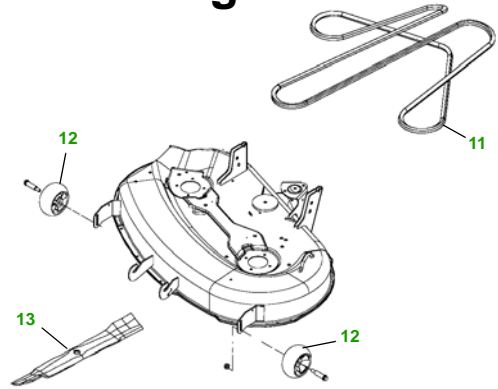

MAINTENANCE REMINDER SHEET

X540 with 42" Edge Deck

Multi-Tractor

Tractor S/N

42" Edge Deck

Deck S/N

Key	Part No.	Description
1	AM107423	OIL FILTER
2	AM116304	FUEL FILTER - IN-LINE
3	AM131102	TRANSMISSION FILTER
4	M140295	AIR FILTER - FOAM
	M150949	AIR FILTER - PAPER
5	AM135345	KEY - PADDED
6	TY25876	BATTERY
7	M151276	BELT - TRACTION DRIVE

Key	Part No.	Description
8	M805853	SPARK PLUG
9	AD2062R	HEADLIGHT BULB
10	AM122880	FUEL CAP
11	M154621	BELT - MOWER DRIVE
12	M111489	GAGE WHEEL
13	AM137327	KIT - SIDE DISCHARGE BLADE - STANDARD
	AM137328	KIT - MULCHING BLADE
	AM137329	KIT - BAGGING BLADE