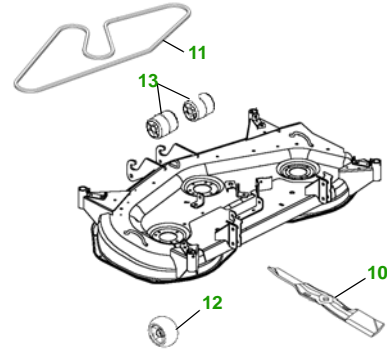

MAINTENANCE REMINDER SHEET

X575 with 48C Deck

Garden Tractor

Tractor S/N

48" Convertible Deck

Deck S/N

Key	Part No.	Description
1	AM107423	OIL FILTER
2	AM116304	FUEL FILTER IN-LINE
3	AM131054	TRANSAXLE OIL FILTER
4	M148207	FOAM AIR FILTER ELEMENT
	M152049	PAPER AIR FILTER ELEMENT
5	AM131841	KEY
	AM132500	IGNITION SWITCH
6	TY25221	BATTERY (DRY)

Key	Part No.	Description
7	M138938	SPARK PLUG
8	R136239	HALOGEN HEADLIGHT BULB
9	M148478	TAIL LIGHT BULB
10	M145476	BLADE - STD
	M127673	BLADE - MULCHING
11	M143888	BELT
12	AM125172	KIT - GAGE WHEEL
13	M113955	FRONT ROLLER