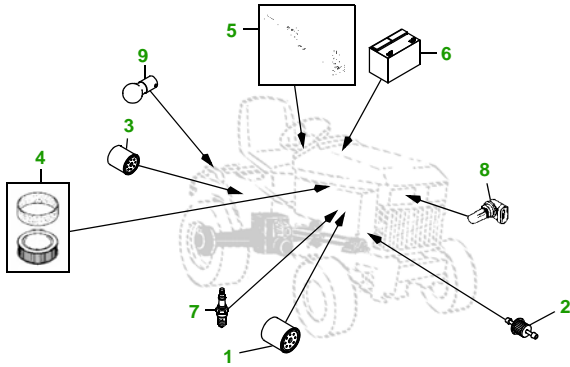

MAINTENANCE REMINDER SHEET

X575 with 48C Deck

Garden Tractor

Tractor S/N

48" Convertible Deck

Deck S/N

Key	Part No.	Description
1	AM107423	OIL FILTER
2	AM116304	FUEL FILTER IN-LINE
3	AM131054	TRANSAXLE OIL FILTER
4	M148207	FOAM AIR FILTER ELEMENT
	M152049	PAPER AIR FILTER ELEMENT
5	AM131841	KEY
	AM132500	IGNITION SWITCH
6	TY25221	BATTERY (DRY)

Key	Part No.	Description
7	M138938	SPARK PLUG
8	R136239	HALOGEN HEADLIGHT BULB
9	M148478	TAIL LIGHT BULB
10	M145476	BLADE - STD
	M127673	BLADE - MULCHING
11	M143888	BELT
12	AM125172	KIT - GAGE WHEEL
13	M113955	FRONT ROLLER