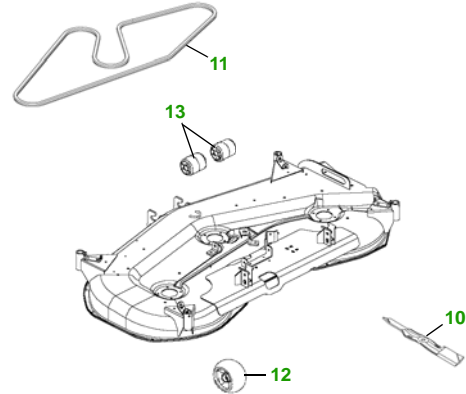

MAINTENANCE REMINDER SHEET

X575 with 62C Deck

Garden Tractor

Tractor S/N

62" Convertible Deck

Deck S/N

Key	Part No.	Description
1	AM107423	OIL FILTER
2	AM116304	FUEL FILTER IN-LINE
3	AM131054	TRANSAXLE OIL FILTER
4	M148207	FOAM AIR FILTER ELEMENT
	M152049	PAPER AIR FILTER ELEMENT
5	AM131841	KEY
	AM132500	IGNITION SWITCH
6	TY25221	BATTERY (DRY)

Key	Part No.	Description
7	M138938	SPARK PLUG
8	R136239	HALOGEN HEADLIGHT BULB
9	M148478	TAIL LIGHT BULB
10	M143504	BLADE - STD
	M145719	BLADE - MULCHING
11	M142997	BELT
12	AM125172	KIT - GAGE WHEEL
13	M113955	FRONT ROLLER