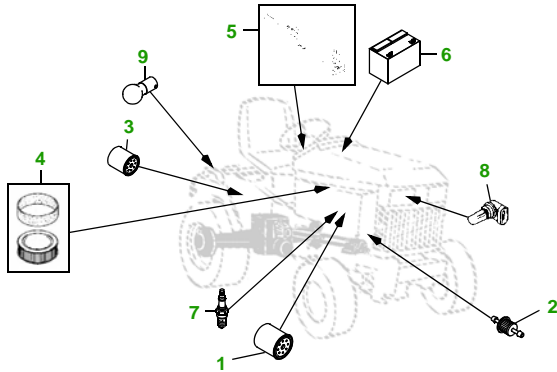

MAINTENANCE REMINDER SHEET

X575 with 62C Deck

Garden Tractor

Tractor S/N

62" Convertible Deck

Deck S/N

Key	Part No.	Description
1	AM107423	OIL FILTER
2	AM116304	FUEL FILTER IN-LINE
3	AM131054	TRANSAXLE OIL FILTER
4	M148207	FOAM AIR FILTER ELEMENT
	M152049	PAPER AIR FILTER ELEMENT
5	AM131841	KEY
	AM132500	IGNITION SWITCH
6	TY25221	BATTERY (DRY)

Key	Part No.	Description
7	M138938	SPARK PLUG
8	R136239	HALOGEN HEADLIGHT BULB
9	M148478	TAIL LIGHT BULB
10	M143504	BLADE - STD
	M145719	BLADE - MULCHING
11	M142997	BELT
12	AM125172	KIT - GAGE WHEEL
13	M113955	FRONT ROLLER