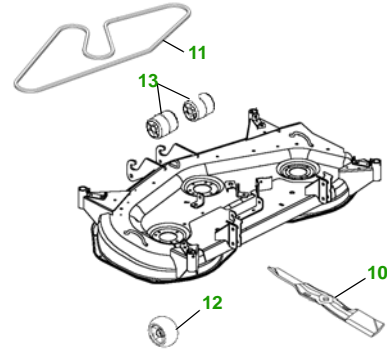

MAINTENANCE REMINDER SHEET

X585 with 48C Deck

Garden Tractor

Tractor S/N

48" Convertible Deck

Deck S/N

Key	Part No.	Description
1	AM107423	OIL FILTER
2	AM118131	FUEL FILTER IN-LINE
3	AM131054	TRANSAXLE OIL FILTER
4	M148207	FOAM AIR FILTER ELEMENT
	M152049	PAPER AIR FILTER ELEMENT
5	AM131841	KEY
	AM132500	IGNITION SWITCH
6	TY25221	BATTERY (DRY)

Key	Part No.	Description
7	M805853	SPARK PLUG
8	R136239	HALOGEN HEADLIGHT BULB
9	M148478	TAIL LIGHT BULB
10	M145476	BLADE - STD
	M127673	BLADE - MULCHING
11	M143888	BELT
12	AM125172	KIT - GAGE WHEEL
13	M113955	FRONT ROLLER