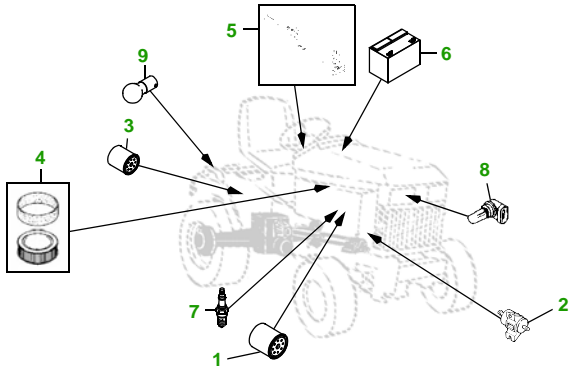

MAINTENANCE REMINDER SHEET

X585 with 48C Deck

Garden Tractor

Tractor S/N

48" Convertible Deck

Deck S/N

Key	Part No.	Description
1	AM107423	OIL FILTER
2	AM118131	FUEL FILTER IN-LINE
3	AM131054	TRANSAXLE OIL FILTER
4	M148207	FOAM AIR FILTER ELEMENT
	M152049	PAPER AIR FILTER ELEMENT
5	AM131841	KEY
	AM132500	IGNITION SWITCH
6	TY25221	BATTERY (DRY)

Key	Part No.	Description
7	M805853	SPARK PLUG
8	R136239	HALOGEN HEADLIGHT BULB
9	M148478	TAIL LIGHT BULB
10	M145476	BLADE - STD
	M127673	BLADE - MULCHING
11	M143888	BELT
12	AM125172	KIT - GAGE WHEEL
13	M113955	FRONT ROLLER