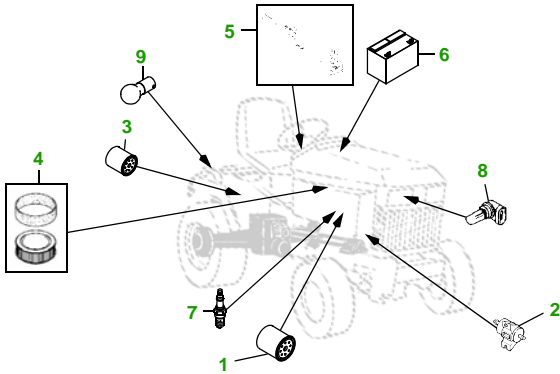

MAINTENANCE REMINDER SHEET

X585 with 62C Deck

Garden Tractor

Tractor S/N

62" Convertible Deck

Deck S/N

Key	Part No.	Description
1	AM107423	OIL FILTER
2	AM118131	FUEL FILTER IN-LINE
3	AM131054	TRANSAXLE OIL FILTER
4	M148207	FOAM AIR FILTER ELEMENT
	M152049	PAPER AIR FILTER ELEMENT
5	AM131841	KEY
	AM132500	IGNITION SWITCH
6	TY25221	BATTERY (DRY)

Key	Part No.	Description
7	M805853	SPARK PLUG
8	R136239	HALOGEN HEADLIGHT BULB
9	M148478	TAIL LIGHT BULB
10	M143504	BLADE - STD
	M145719	BLADE - MULCHING
11	M142997	BELT
12	AM125172	KIT - GAGE WHEEL
13	M113955	FRONT ROLLER