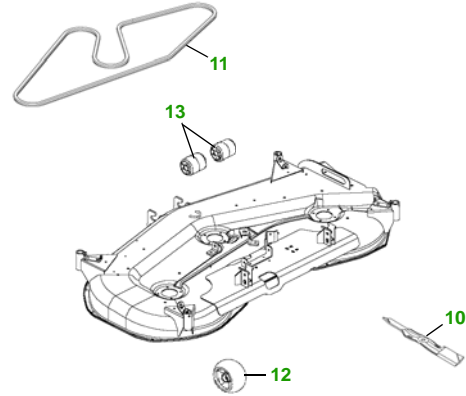

MAINTENANCE REMINDER SHEET

X585 with 62C Deck

Garden Tractor

Tractor S/N

62" Convertible Deck

Deck S/N

Key	Part No.	Description
1	AM107423	OIL FILTER
2	AM118131	FUEL FILTER IN-LINE
3	AM131054	TRANSAXLE OIL FILTER
4	M148207	FOAM AIR FILTER ELEMENT
	M152049	PAPER AIR FILTER ELEMENT
5	AM131841	KEY
	AM132500	IGNITION SWITCH
6	TY25221	BATTERY (DRY)

Key	Part No.	Description
7	M805853	SPARK PLUG
8	R136239	HALOGEN HEADLIGHT BULB
9	M148478	TAIL LIGHT BULB
10	M143504	BLADE - STD
	M145719	BLADE - MULCHING
11	M142997	BELT
12	AM125172	KIT - GAGE WHEEL
13	M113955	FRONT ROLLER