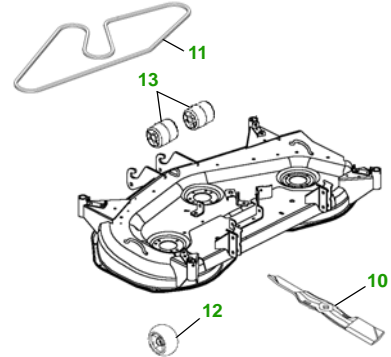

MAINTENANCE REMINDER SHEET

X595 with 54C Deck

Garden Tractor

Tractor S/N

54" Convertible Deck

Deck S/N

Key	Part No.	Description
1	M806418	OIL FILTER
2	CH15553	FUEL FILTER
3	AM131054	TRANSAXLE OIL FILTER
4	M113621	AIR FILTER - PRIMARY
	M123378	AIR FILTER - SECONDARY
5	AM131841	KEY
	AM132500	IGNITION SWITCH
6	TY25876	BATTERY (DRY)
7	M806808	FUEL SHUTOFF SOLENOID

Key	Part No.	Description
8	R136239	HALOGEN HEADLIGHT BULB
9	M148478	TAIL LIGHT BULB
10	M143520	BLADE - STD
	M145516	BLADE - MULCHING
11	M141627	BELT
12	AM125172	KIT - GAGE WHEEL
13	M113955	FRONT ROLLER