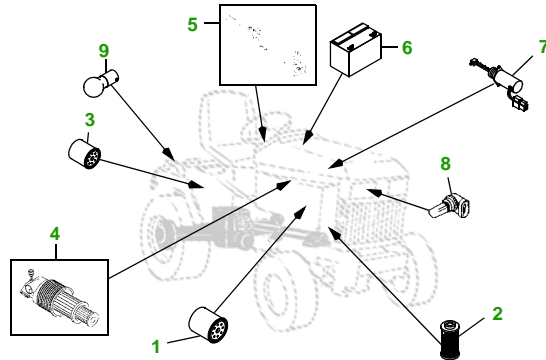

MAINTENANCE REMINDER SHEET

X595 with 54C Deck

Garden Tractor

Tractor S/N

54" Convertible Deck

Deck S/N

Key	Part No.	Description
1	M806418	OIL FILTER
2	CH15553	FUEL FILTER
3	AM131054	TRANSAXLE OIL FILTER
4	M113621	AIR FILTER - PRIMARY
	M123378	AIR FILTER - SECONDARY
5	AM131841	KEY
	AM132500	IGNITION SWITCH
6	TY25876	BATTERY (DRY)
7	M806808	FUEL SHUTOFF SOLENOID

Key	Part No.	Description
8	R136239	HALOGEN HEADLIGHT BULB
9	M148478	TAIL LIGHT BULB
10	M143520	BLADE - STD
	M145516	BLADE - MULCHING
11	M141627	BELT
12	AM125172	KIT - GAGE WHEEL
13	M113955	FRONT ROLLER