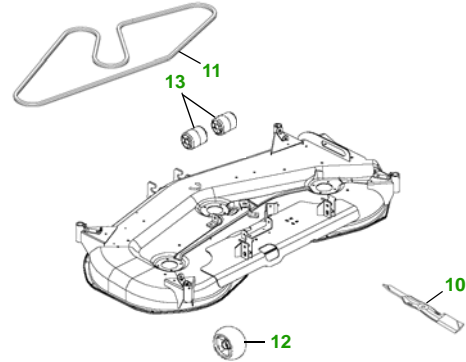

MAINTENANCE REMINDER SHEET

X595 with 62C Deck

Garden Tractor

Tractor S/N

62" Convertible Deck

Deck S/N

Key	Part No.	Description
1	M806418	OIL FILTER
2	CH15553	FUEL FILTER
3	AM131054	TRANSAXLE OIL FILTER
4	M113621	AIR FILTER - PRIMARY
	M123378	AIR FILTER - SECONDARY
5	AM131841	KEY
	AM132500	IGNITION SWITCH
6	TY25876	BATTERY (DRY)

Key	Part No.	Description
7	M806808	FUEL SHUTOFF SOLENOID
8	R136239	HALOGEN HEADLIGHT BULB
9	M148478	TAIL LIGHT BULB
10	M143504	BLADE - STD
	M145719	BLADE - MULCHING
11	M142997	BELT
12	AM125172	KIT - GAGE WHEEL
13	M113955	FRONT ROLLER