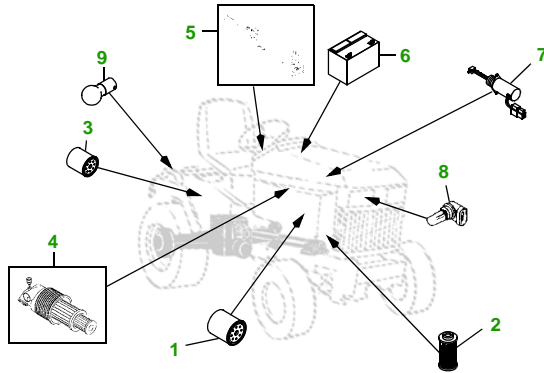

MAINTENANCE REMINDER SHEET

X595 with 62C Deck

Garden Tractor

Tractor S/N

62" Convertible Deck

Deck S/N

Key	Part No.	Description
1	M806418	OIL FILTER
2	CH15553	FUEL FILTER
3	AM131054	TRANSAXLE OIL FILTER
4	M113621	AIR FILTER - PRIMARY
	M123378	AIR FILTER - SECONDARY
5	AM131841	KEY
	AM132500	IGNITION SWITCH
6	TY25876	BATTERY (DRY)

Key	Part No.	Description
7	M806808	FUEL SHUTOFF SOLENOID
8	R136239	HALOGEN HEADLIGHT BULB
9	M148478	TAIL LIGHT BULB
10	M143504	BLADE - STD
	M145719	BLADE - MULCHING
11	M142997	BELT
12	AM125172	KIT - GAGE WHEEL
13	M113955	FRONT ROLLER