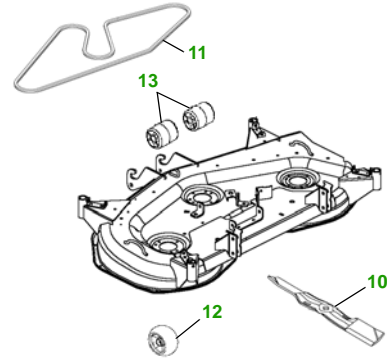

MAINTENANCE REMINDER SHEET

X700 with 48C Deck

Ultimate Tractor

Tractor S/N

48" Convertible Deck

Deck S/N

Key	Part No.	Description
1	AM107423	OIL FILTER
2	AM116304	FUEL FILTER - IN-LINE
3	M148207	AIR FILTER - FOAM
4	M152049	AIR FILTER - PAPER
5	AM131054	TRANSMISSION FILTER
6	AM131841	KEY - PADDED
7	TY25221	BATTERY
8	M138938	SPARK PLUG

Key	Part No.	Description
8	R136239	HEADLIGHT BULB
9	AM122880	FUEL CAP
10	M145476	BLADE - STD
	M127673	BLADE - MULCHING
11	M143888	BELT
12	AM125172	KIT - GAGE WHEEL
13	M113955	FRONT ROLLER

Service Recommendations

"As Needed" Parts

Qty	Part No	Item
3	M145476	Blade - 48" Standard
3	M127673	Blade - 48" Mulching
1	M143888	Belt - Mower Drive (Secondary 48")
1	AM131841	Key - Padded
1	AM122880	Fuel Cap
1	TY15272	Mower Deck Leveling Gauge
1	TY15410	Grease Gun