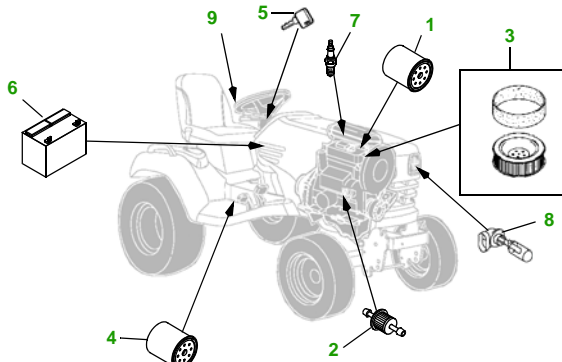

MAINTENANCE REMINDER SHEET

X700 with 48C Deck

Ultimate Tractor

Tractor S/N

48" Convertible Deck

Deck S/N

Key	Part No.	Description
1	AM107423	OIL FILTER
2	AM116304	FUEL FILTER - IN-LINE
3	M148207	AIR FILTER - FOAM
4	M152049	AIR FILTER - PAPER
5	AM131054	TRANSMISSION FILTER
6	AM131841	KEY - PADDED
7	TY25221	BATTERY
8	M138938	SPARK PLUG

Key	Part No.	Description
8	R136239	HEADLIGHT BULB
9	AM122880	FUEL CAP
10	M145476	BLADE - STD
	M127673	BLADE - MULCHING
11	M143888	BELT
12	AM125172	KIT - GAGE WHEEL
13	M113955	FRONT ROLLER

Service Recommendations