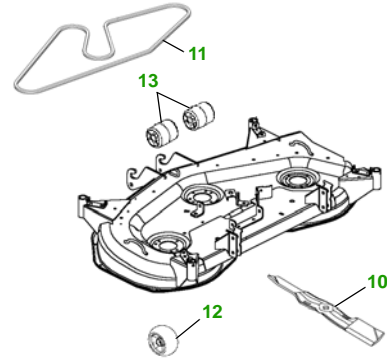

MAINTENANCE REMINDER SHEET

X700 with 54C Deck

Ultimate Tractor

Tractor S/N

54" Convertible Deck

Deck S/N

Key	Part No.	Description
1	AM107423	OIL FILTER
2	AM116304	FUEL FILTER - IN-LINE
3	M148207	AIR FILTER - FOAM
4	M152049	AIR FILTER - PAPER
5	AM131054	TRANSMISSION FILTER
6	AM131841	KEY - PADDED
7	TY25221	BATTERY
8	M138938	SPARK PLUG

Key	Part No.	Description
8	R136239	HEADLIGHT BULB
9	AM122880	FUEL CAP
10	M143520	BLADE - STD
	M145516	BLADE - MULCHING
11	M141627	BELT
12	AM125172	KIT - GAGE WHEEL
13	M113955	FRONT ROLLER

Service Recommendations

Qty	Part No	Item
3	M143520	Blade - 54" Standard
3	M145516	Blade - 54" Mulching
1	M141627	Belt - Mower Drive (Secondary 54")
1	AM131841	Key - Padded
1	AM122880	Fuel Cap
1	TY15272	Mower Deck Leveling Gauge
1	TY15410	Grease Gun