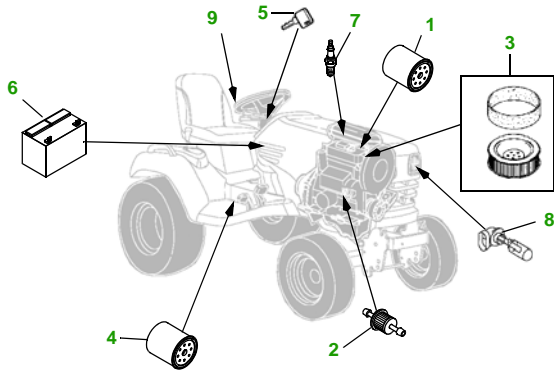

MAINTENANCE REMINDER SHEET

X700 with 54C Deck

Ultimate Tractor

Tractor S/N

54" Convertible Deck

Deck S/N

Key	Part No.	Description
1	AM107423	OIL FILTER
2	AM116304	FUEL FILTER - IN-LINE
3	M148207	AIR FILTER - FOAM
4	M152049	AIR FILTER - PAPER
5	AM131054	TRANSMISSION FILTER
6	AM131841	KEY - PADDED
7	TY25221	BATTERY
8	M138938	SPARK PLUG

Key	Part No.	Description
8	R136239	HEADLIGHT BULB
9	AM122880	FUEL CAP
10	M143520	BLADE - STD
	M145516	BLADE - MULCHING
11	M141627	BELT
12	AM125172	KIT - GAGE WHEEL
13	M113955	FRONT ROLLER

Service Recommendations