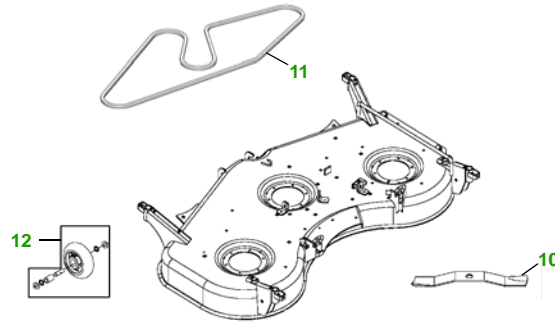

MAINTENANCE REMINDER SHEET

X700 with 60D Deck

Ultimate Tractor

Tractor S/N

60" Drive Over Deck

Deck S/N

Key	Part No.	Description
1	AM107423	OIL FILTER
2	AM116304	FUEL FILTER - IN-LINE
3	M148207	AIR FILTER - FOAM
	M152049	AIR FILTER - PAPER
4	AM131054	TRANSMISSION FILTER
5	AM131841	KEY - PADDED
6	TY25221	BATTERY

Key	Part No.	Description
7	M138938	SPARK PLUG
8	R136239	HEADLIGHT BULB
9	AM122880	FUEL CAP
10	TCU15881	BLADE - HI LIFT
	M131958	BLADE - MULCHING
11	M120381	BELT
12	AM136720	KIT - GAGE WHEEL

Service Recommendations

Qty	Part No	Item
3	TCU15881	Blade - 60" High Lift
3	M131958	Blade - 60" Mulching
1	M120381	Belt - Mower Drive
1	AM131841	Key - Padded
1	AM122880	Fuel Cap
1	TY15272	Mower Deck Leveling Gauge
1	TY15410	Grease Gun