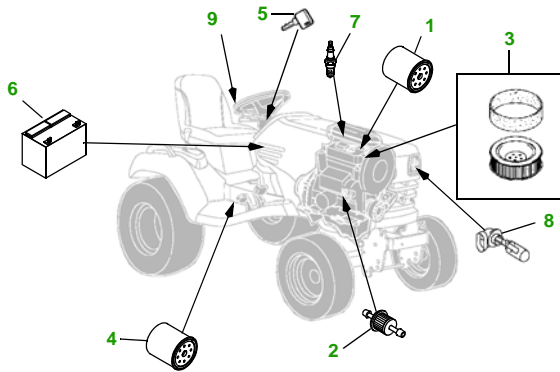

MAINTENANCE REMINDER SHEET

X700 with 60D Deck

Ultimate Tractor

Tractor S/N

60" Drive Over Deck

Deck S/N

Key	Part No.	Description
1	AM107423	OIL FILTER
2	AM116304	FUEL FILTER - IN-LINE
3	M148207	AIR FILTER - FOAM
	M152049	AIR FILTER - PAPER
4	AM131054	TRANSMISSION FILTER
5	AM131841	KEY - PADDED
6	TY25221	BATTERY

Key	Part No.	Description
7	M138938	SPARK PLUG
8	R136239	HEADLIGHT BULB
9	AM122880	FUEL CAP
10	TCU15881	BLADE - HI LIFT
	M131958	BLADE - MULCHING
11	M120381	BELT
12	AM136720	KIT - GAGE WHEEL

Service Recommendations