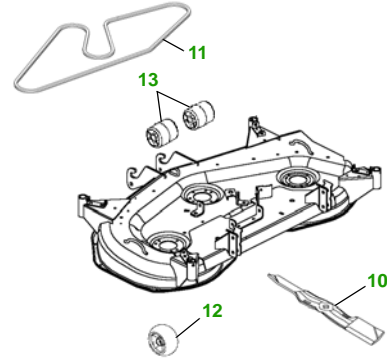

MAINTENANCE REMINDER SHEET

X720 with 48C Deck

Ultimate Tractor

Tractor S/N

48" Convertible Deck

Deck S/N

Key	Part No.	Description
1	AM107423	OIL FILTER
2	AM116304	FUEL FILTER - IN-LINE
3	M148207	AIR FILTER - FOAM
4	M152049	AIR FILTER - PAPER
5	AM131054	TRANSMISSION FILTER
6	AM131841	KEY - PADDED
7	TY25221	BATTERY
8	M138938	SPARK PLUG

Key	Part No.	Description
8	R136239	HEADLIGHT BULB
9	AM122880	FUEL CAP
10	M145476	BLADE - STD
11	M127673	BLADE - MULCHING
12	M143888	BELT
13	AM125172	KIT - GAGE WHEEL
13	M113955	FRONT ROLLER

Service Recommendations

"As Needed" Parts

Qty	Part No	Item
3	M145476	Blade - 48" Standard
3	M127673	Blade - 48" Mulching
1	M143888	Belt - Mower Drive (Secondary 48")
1	AM131841	Key - Padded
1	AM122880	Fuel Cap
1	TY15272	Mower Deck Leveling Gauge
1	TY15410	Grease Gun