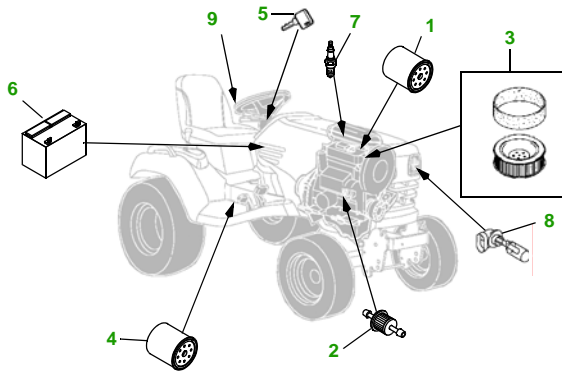

MAINTENANCE REMINDER SHEET

X720 with 48C Deck

Ultimate Tractor

Tractor S/N

48" Convertible Deck

Deck S/N

Key	Part No.	Description
1	AM107423	OIL FILTER
2	AM116304	FUEL FILTER - IN-LINE
3	M148207	AIR FILTER - FOAM
4	M152049	AIR FILTER - PAPER
5	AM131054	TRANSMISSION FILTER
6	AM131841	KEY - PADDED
7	TY25221	BATTERY
8	M138938	SPARK PLUG

Key	Part No.	Description
8	R136239	HEADLIGHT BULB
9	AM122880	FUEL CAP
10	M145476	BLADE - STD
11	M127673	BLADE - MULCHING
12	M143888	BELT
13	AM125172	KIT - GAGE WHEEL
13	M113955	FRONT ROLLER

Service Recommendations