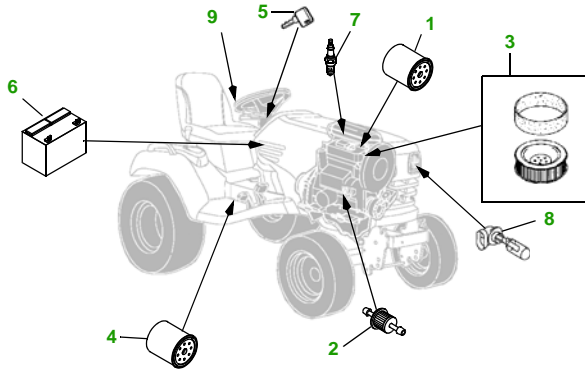

MAINTENANCE REMINDER SHEET

X720 with 60D Deck

Ultimate Tractor

Tractor S/N