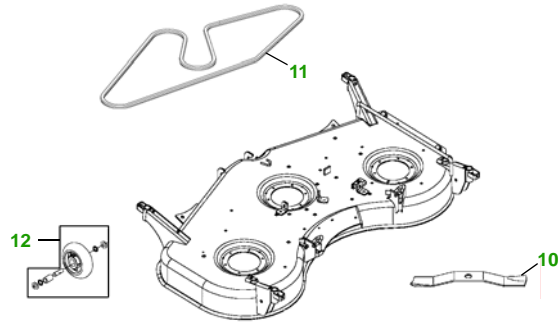

60" Drive Over Deck

Deck S/N

Key	Part No.	Description
1	AM107423	OIL FILTER
2	AM116304	FUEL FILTER - IN-LINE
3	M148207	AIR FILTER - FOAM
	M152049	AIR FILTER - PAPER
4	AM131054	TRANSMISSION FILTER
5	AM131841	KEY - PADDED
6	TY25221	BATTERY

Key	Part No.	Description
7	M138938	SPARK PLUG
8	R136239	HEADLIGHT BULB
9	AM122880	FUEL CAP
10	TCU15881	BLADE - HI LIFT
	M131958	BLADE - MULCHING
11	M120381	BELT
12	AM136720	KIT - GAGE WHEEL

Service Recommendations

"As Needed" Parts

Qty	Part No	Item	Qty or Capacity	Change Interval in Hours
3	AM107423	Oil Filter	1	8/100/200
2	TY22008	1 Gal JD Plus 50 15W40 Engine Oil	1.9 qt	8/100/200
1	AM131054	Transmission Filter	1	200
2	TY22000	1 Gal Low Vis Hygard	6 qt (AWS) 7 qt (2WS)	200
1	M148207	Air Filter - Foam	1	200
1	M152049	Air Filter - Paper	1	200
2	AM116304	Fuel Filter	1	50/200
2	M138938	Spark Plug	2	200
2	TY6341	JD Multi Purpose SD Polyurea Grease		As Needed

Qty	Part No	Item
3	TCU15881	Blade - 60" High Lift
3	M131958	Blade - 60" Mulching
1	M120381	Belt - Mower Drive
1	AM131841	Key - Padded
1	AM122880	Fuel Cap
1	TY15272	Mower Deck Leveling Gauge
1	TY15410	Grease Gun

FOR ON-LINE PARTS ASSISTANCE:

• www.deere.com

- Click on **Residential**
- Click on **Parts** to:
- Click on...

- **View Parts Catalogs** to look-up part numbers
- **JDParts** to order parts on-line from your dealer
- **Valuable Parts Coupons** for discounts at your dealer
- **Coolants, Oils & Lubricants** to learn about our quality fluids
- **Replacement Parts - The Quality Story** tells you 'why' John Deere branded parts are superior

FOR ON-LINE SERVICE ASSISTANCE:

• www.deere.com

- Click on **Residential**
- Click on **Services & Support**
- Click on **Service Solutions**

- Click on **Mobile Maintenance** for Ready To Mow AT HOME Service
- Click on **John Deere Service Plans** for extended warranty and free pick-up and delivery of your tractor

OTHER SITES:

• Home and Workshop Products

• www.deere.com

• Click on **Residential**

• Under "All Residential Products" click on **Home & Workshop Products**

• **John Deere Credit**

• Go to www.johndeerecredit.com for John Deere Revolving Credit to find your finance solution

• **John Deere Gifts!**

• Go to www.johndeeregifts.com to stop by John Deere's "General Store" !!

Mulch Kit TCB10954

Dealer Name
Contact Name
Dealer Phone No

Home Maintenance Kit

Unit	Kit Number
X720	LG244