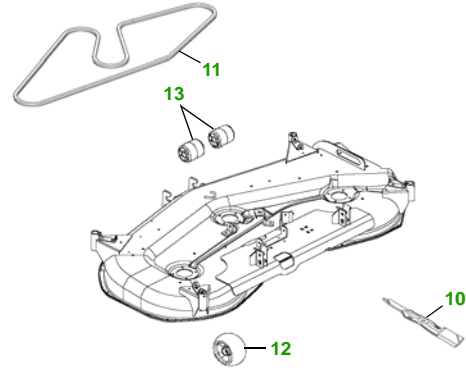

MAINTENANCE REMINDER SHEET

X720 with 62C Deck

Ultimate Tractor

Tractor S/N

62" Convertible Deck

Deck S/N

Key	Part No.	Description
1	AM107423	OIL FILTER
2	AM116304	FUEL FILTER - IN-LINE
3	M148207	AIR FILTER - FOAM
	M152049	AIR FILTER - PAPER
4	AM131054	TRANSMISSION FILTER
5	AM131841	KEY - PADDED
6	TY25221	BATTERY
7	M138938	SPARK PLUG

Key	Part No.	Description
8	R136239	HEADLIGHT BULB
9	AM122880	FUEL CAP
10	M143504	BLADE - STD
	M145719	BLADE - MULCHING
	M152727	BLADE - HIGH LIFT
11	M142997	BELT
12	AM125172	KIT - GAGE WHEEL
13	M113955	FRONT ROLLER