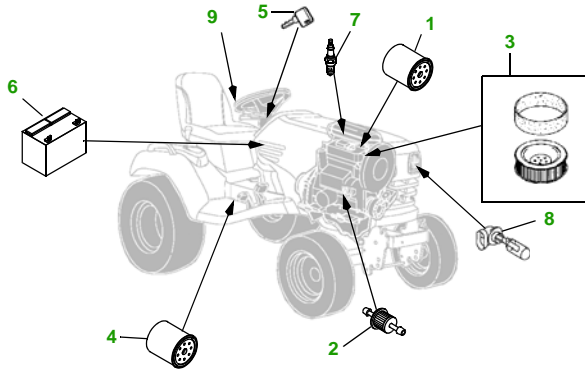

MAINTENANCE REMINDER SHEET

X720 with 62C Deck

Ultimate Tractor

Tractor S/N

62" Convertible Deck

Deck S/N

Key	Part No.	Description
1	AM107423	OIL FILTER
2	AM116304	FUEL FILTER - IN-LINE
3	M148207	AIR FILTER - FOAM
	M152049	AIR FILTER - PAPER
4	AM131054	TRANSMISSION FILTER
5	AM131841	KEY - PADDED
6	TY25221	BATTERY
7	M138938	SPARK PLUG

Key	Part No.	Description
8	R136239	HEADLIGHT BULB
9	AM122880	FUEL CAP
10	M143504	BLADE - STD
	M145719	BLADE - MULCHING
	M152727	BLADE - HIGH LIFT
11	M142997	BELT
12	AM125172	KIT - GAGE WHEEL
13	M113955	FRONT ROLLER