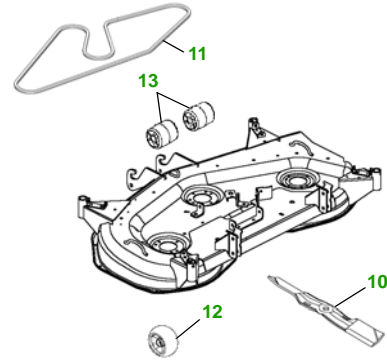

MAINTENANCE REMINDER SHEET

X724 with 48C Deck

Ultimate Tractor

Tractor S/N

48" Convertible Deck

Deck S/N

Key	Part No.	Description
1	AM107423OIL FILTER
2	AM116304FUEL FILTER - IN-LINE
3	M148207AIR FILTER - FOAM
	M152049AIR FILTER - PAPER
4	AM131054TRANSMISSION FILTER
5	AM131841KEY - PADDED
6	TY25221BATTERY
7	M138938SPARK PLUG

Key	Part No.	Description
8	R136239HEADLIGHT BULB
9	AM122880FUEL CAP
10	M145476BLADE - STD
	M127673BLADE - MULCHING
11	M143888BELT
12	AM125172KIT - GAGE WHEEL
13	M113955FRONT ROLLER

Service Recommendations