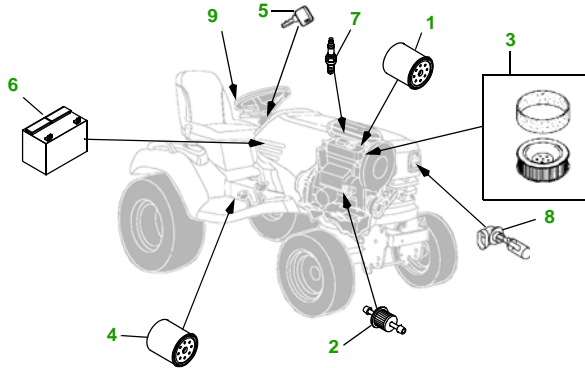

MAINTENANCE REMINDER SHEET

X724 with 48C Deck

Ultimate Tractor

Tractor S/N

48" Convertible Deck

Deck S/N

Key	Part No.	Description
1	AM107423OIL FILTER
2	AM116304FUEL FILTER - IN-LINE
3	M148207AIR FILTER - FOAM
	M152049AIR FILTER - PAPER
4	AM131054TRANSMISSION FILTER
5	AM131841KEY - PADDED
6	TY25221BATTERY
7	M138938SPARK PLUG

Key	Part No.	Description
8	R136239HEADLIGHT BULB
9	AM122880FUEL CAP
10	M145476BLADE - STD
	M127673BLADE - MULCHING
11	M143888BELT
12	AM125172KIT - GAGE WHEEL
13	M113955FRONT ROLLER

Service Recommendations