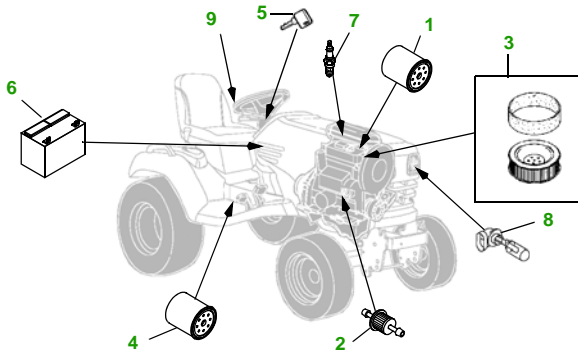

MAINTENANCE REMINDER SHEET

X724 with 62C Deck

Ultimate Tractor

Tractor S/N

62" Convertible Deck

Deck S/N

Key	Part No.	Description
1	AM107423	OIL FILTER
2	AM116304	FUEL FILTER - IN-LINE
3	M148207	AIR FILTER - FOAM
	M152049	AIR FILTER - PAPER
4	AM131054	TRANSMISSION FILTER
5	AM131841	KEY - PADDED
6	TY25221	BATTERY
7	M138938	SPARK PLUG

Key	Part No.	Description
8	R136239	HEADLIGHT BULB
9	AM122880	FUEL CAP
10	M143504	BLADE - STD
	M145719	BLADE - MULCHING
	M152727	BLADE - HI LIFT
11	M142997	BELT
12	AM125172	KIT - GAGE WHEEL
13	M113955	FRONT ROLLER