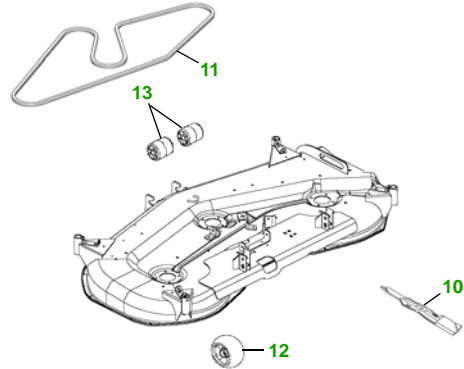

MAINTENANCE REMINDER SHEET

X724 with 62C Deck

Ultimate Tractor

Tractor S/N

62" Convertible Deck

Deck S/N

Key	Part No.	Description
1	AM107423	OIL FILTER
2	AM116304	FUEL FILTER - IN-LINE
3	M148207	AIR FILTER - FOAM
	M152049	AIR FILTER - PAPER
4	AM131054	TRANSMISSION FILTER
5	AM131841	KEY - PADDED
6	TY25221	BATTERY
7	M138938	SPARK PLUG

Key	Part No.	Description
8	R136239	HEADLIGHT BULB
9	AM122880	FUEL CAP
10	M143504	BLADE - STD
	M145719	BLADE - MULCHING
	M152727	BLADE - HI LIFT
11	M142997	BELT
12	AM125172	KIT - GAGE WHEEL
13	M113955	FRONT ROLLER