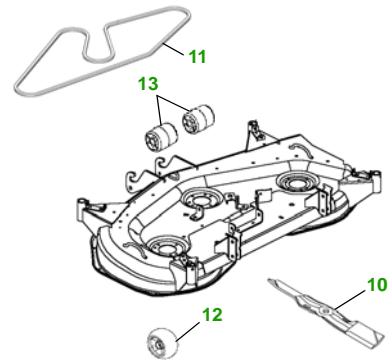

MAINTENANCE REMINDER SHEET

X728 with 48C Deck

Ultimate Tractor

Tractor S/N

48" Convertible Deck

Deck S/N

Key	Part No.	Description
1	AM107423	OIL FILTER
2	AM116304	FUEL FILTER - IN-LINE
3	M148207	AIR FILTER - FOAM
	M152049	AIR FILTER - PAPER
4	AM131054	TRANSMISSION FILTER
5	AM131841	KEY - PADDED
6	TY25221	BATTERY
7	M138938	SPARK PLUG

Key	Part No.	Description
8	R136239	HEADLIGHT BULB
9	AM122880	FUEL CAP
10	M145476	BLADE - STD
	M127673	BLADE - MULCHING
11	M143888	BELT
12	AM125172	KIT - GAGE WHEEL
13	M113955	FRONT ROLLER

Service Recommendations