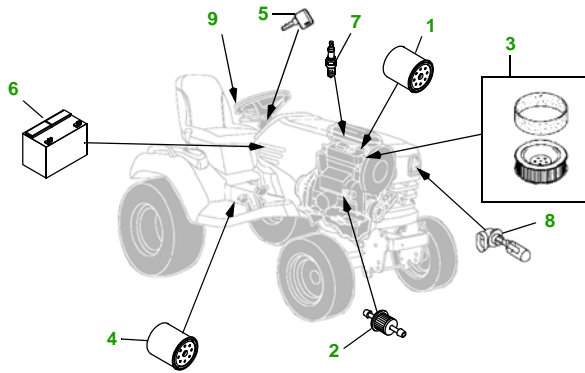

MAINTENANCE REMINDER SHEET

X728 with 48C Deck

Ultimate Tractor

Tractor S/N

48" Convertible Deck

Deck S/N

Key	Part No.	Description
1	AM107423	OIL FILTER
2	AM116304	FUEL FILTER - IN-LINE
3	M148207	AIR FILTER - FOAM
	M152049	AIR FILTER - PAPER
4	AM131054	TRANSMISSION FILTER
5	AM131841	KEY - PADDED
6	TY25221	BATTERY
7	M138938	SPARK PLUG

Key	Part No.	Description
8	R136239	HEADLIGHT BULB
9	AM122880	FUEL CAP
10	M145476	BLADE - STD
	M127673	BLADE - MULCHING
11	M143888	BELT
12	AM125172	KIT - GAGE WHEEL
13	M113955	FRONT ROLLER

Service Recommendations