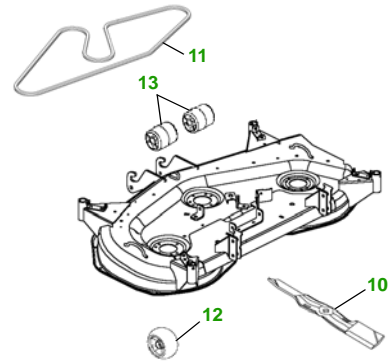

MAINTENANCE REMINDER SHEET

X728 with 54C Deck

Ultimate Tractor

Tractor S/N

54" Convertible Deck

Deck S/N

Key	Part No.	Description
1	AM107423	OIL FILTER
2	AM116304	FUEL FILTER - IN-LINE
3	M148207	AIR FILTER - FOAM
	M152049	AIR FILTER - PAPER
4	AM131054	TRANSMISSION FILTER
5	AM131841	KEY - PADDED
6	TY25221	BATTERY
7	M138938	SPARK PLUG

Key	Part No.	Description
8	R136239	HEADLIGHT BULB
9	AM122880	FUEL CAP
10	M143520	BLADE - STD
	M145516	BLADE - MULCHING
	M152727	BLADE - HI LIFT
11	M141627	BELT
12	AM125172	KIT - GAGE WHEEL
13	M113955	FRONT ROLLER

Qty	Part No	Item
3	M143520	Blade - 54" Standard
3	M145516	Blade - 54" Mulching
1	M141627	Belt - Mower Drive (Secondary 54")
1	AM131841	Key - Padded
1	AM122880	Fuel Cap
1	TY15272	Mower Deck Leveling Gauge
1	TY15410	Grease Gun