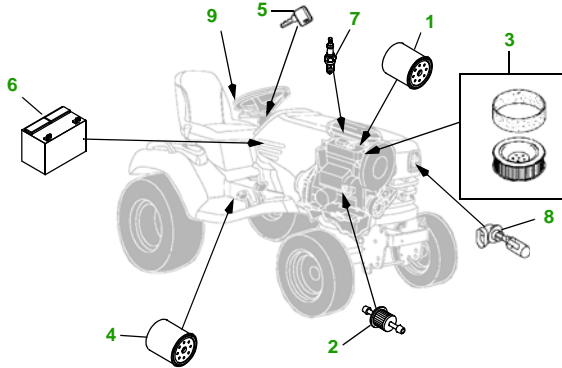

MAINTENANCE REMINDER SHEET

X728 with 54C Deck

Ultimate Tractor

Tractor S/N

54" Convertible Deck

Deck S/N

Key	Part No.	Description
1	AM107423	OIL FILTER
2	AM116304	FUEL FILTER - IN-LINE
3	M148207	AIR FILTER - FOAM
	M152049	AIR FILTER - PAPER
4	AM131054	TRANSMISSION FILTER
5	AM131841	KEY - PADDED
6	TY25221	BATTERY
7	M138938	SPARK PLUG

Key	Part No.	Description
8	R136239	HEADLIGHT BULB
9	AM122880	FUEL CAP
10	M143520	BLADE - STD
	M145516	BLADE - MULCHING
	M152727	BLADE - HI LIFT
11	M141627	BELT
12	AM125172	KIT - GAGE WHEEL
13	M113955	FRONT ROLLER