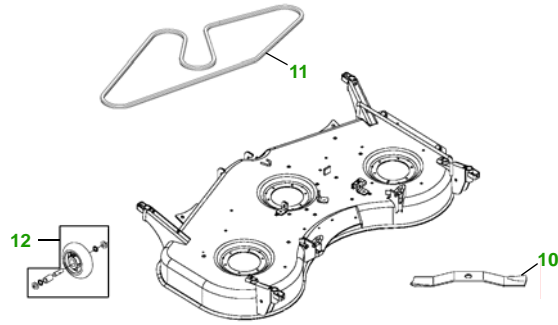

MAINTENANCE REMINDER SHEET

X728 with 60D Deck

Ultimate Tractor

Tractor S/N

60" Drive Over Deck

Deck S/N

Key	Part No.	Description
1	AM107423	OIL FILTER
2	AM116304	FUEL FILTER - IN-LINE
3	M148207	AIR FILTER - FOAM
4	M152049	AIR FILTER - PAPER
5	AM131054	TRANSMISSION FILTER
6	AM131841	KEY - PADDED
7	TY25221	BATTERY

Key	Part No.	Description
7	M138938	SPARK PLUG
8	AM118013	HEADLIGHT BULB
9	AM122880	FUEL CAP
10	TCU15881	BLADE - HI LIFT
	M131958	BLADE - MULCHING
11	M120381	BELT
12	AM136720	KIT - GAGE WHEEL

Service Recommendations

Qty	Part No	Item
3	TCU15881	Blade - 60" High Lift
3	M131958	Blade - 60" Mulching
1	M120381	Belt - Mower Drive
1	AM131841	Key - Padded
1	AM122880	Fuel Cap
1	TY15272	Mower Deck Leveling Gauge
1	TY15410	Grease Gun