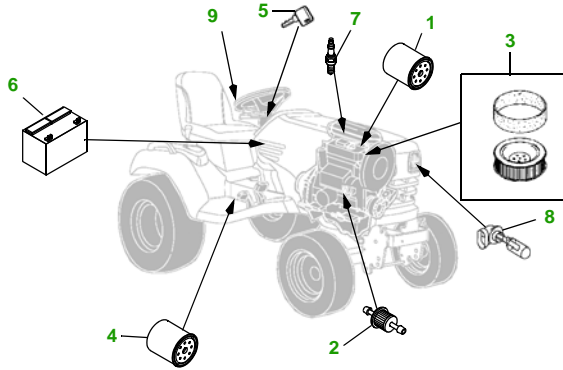

MAINTENANCE REMINDER SHEET

X728 with 60D Deck

Ultimate Tractor

Tractor S/N

60" Drive Over Deck

Deck S/N

Key	Part No.	Description
1	AM107423	OIL FILTER
2	AM116304	FUEL FILTER - IN-LINE
3	M148207	AIR FILTER - FOAM
4	M152049	AIR FILTER - PAPER
5	AM131054	TRANSMISSION FILTER
6	AM131841	KEY - PADDED
7	TY25221	BATTERY

Key	Part No.	Description
7	M138938	SPARK PLUG
8	AM118013	HEADLIGHT BULB
9	AM122880	FUEL CAP
10	TCU15881	BLADE - HI LIFT
	M131958	BLADE - MULCHING
11	M120381	BELT
12	AM136720	KIT - GAGE WHEEL

Service Recommendations