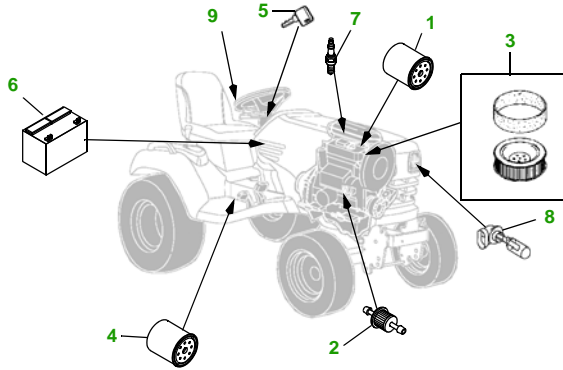

MAINTENANCE REMINDER SHEET

X728 with 62C Deck

Ultimate Tractor

Tractor S/N

62" Convertible Deck

Deck S/N

Key	Part No.	Description
1	AM107423	OIL FILTER
2	AM116304	FUEL FILTER - IN-LINE
3	M148207	AIR FILTER - FOAM
	M152049	AIR FILTER - PAPER
4	AM131054	TRANSMISSION FILTER
5	AM131841	KEY - PADDED
6	TY25221	BATTERY
7	M138938	SPARK PLUG

Key	Part No.	Description
8	AM118013	HEADLIGHT BULB
9	AM122880	FUEL CAP
10	M143504	BLADE - STD
	M145719	BLADE - MULCHING
11	M142997	BELT
12	AM125172	KIT - GAGE WHEEL
13	M113955	FRONT ROLLER

Service Recommendations