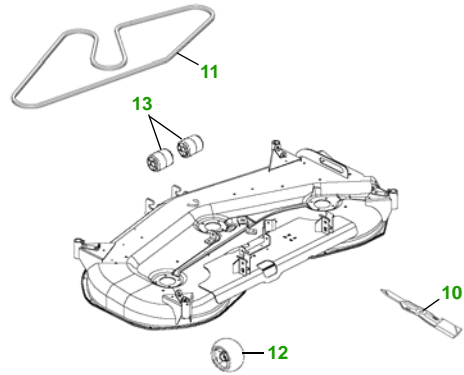

MAINTENANCE REMINDER SHEET

X728 with 62C Deck

Ultimate Tractor

Tractor S/N

62" Convertible Deck

Deck S/N

Key	Part No.	Description
1	AM107423	OIL FILTER
2	AM116304	FUEL FILTER - IN-LINE
3	M148207	AIR FILTER - FOAM
	M152049	AIR FILTER - PAPER
4	AM131054	TRANSMISSION FILTER
5	AM131841	KEY - PADDED
6	TY25221	BATTERY
7	M138938	SPARK PLUG

Key	Part No.	Description
8	AM118013	HEADLIGHT BULB
9	AM122880	FUEL CAP
10	M143504	BLADE - STD
	M145719	BLADE - MULCHING
11	M142997	BELT
12	AM125172	KIT - GAGE WHEEL
13	M113955	FRONT ROLLER

Service Recommendations