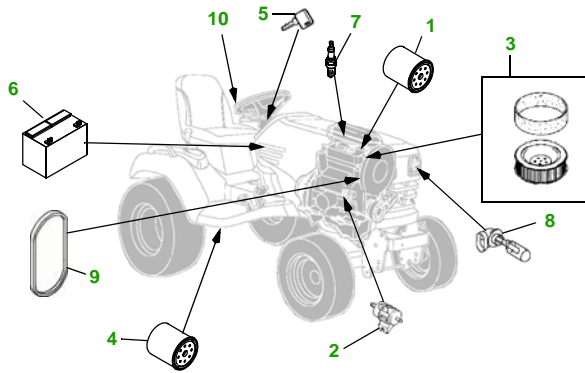

MAINTENANCE REMINDER SHEET

X729 with 48C Deck

Ultimate Tractor

Tractor S/N

48" Convertible Deck

Deck S/N

Key	Part No.	Description
1	AM107423	OIL FILTER
2	AM117584	FUEL FILTER - IN-LINE
3	M148207	AIR FILTER - FOAM
	M152049	AIR FILTER - PAPER
4	AM131054	TRANSMISSION FILTER
5	AM131841	KEY - PADDED
6	TY25221	BATTERY
7	M138938	SPARK PLUG
8	AM118013	HEADLIGHT BULB

Key	Part No.	Description
9	M147344	FAN BELT
	M153381	FAN BELT (OPTION)
10	AM122880	FUEL CAP
11	M145476	BLADE - STD
	M127673	BLADE - MULCHING
12	M143888	BELT
13	AM125172	KIT - GAGE WHEEL
14	M113955	FRONT ROLLER