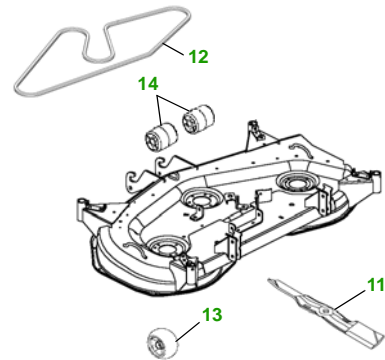

MAINTENANCE REMINDER SHEET

X729 with 48C Deck

Ultimate Tractor

Tractor S/N

48" Convertible Deck

Deck S/N

Key	Part No.	Description
1	AM107423	OIL FILTER
2	AM117584	FUEL FILTER - IN-LINE
3	M148207	AIR FILTER - FOAM
	M152049	AIR FILTER - PAPER
4	AM131054	TRANSMISSION FILTER
5	AM131841	KEY - PADDED
6	TY25221	BATTERY
7	M138938	SPARK PLUG
8	AM118013	HEADLIGHT BULB

Key	Part No.	Description
9	M147344	FAN BELT
	M153381	FAN BELT (OPTION)
10	AM122880	FUEL CAP
11	M145476	BLADE - STD
	M127673	BLADE - MULCHING
12	M143888	BELT
13	AM125172	KIT - GAGE WHEEL
14	M113955	FRONT ROLLER