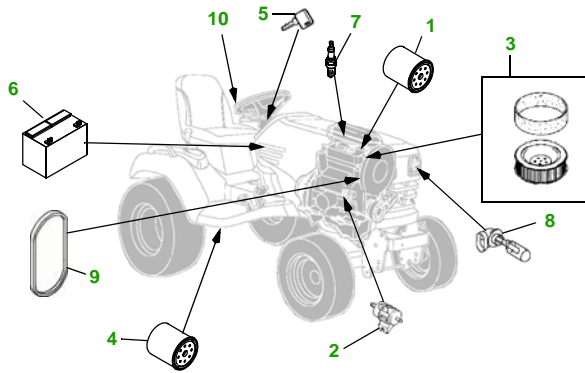

MAINTENANCE REMINDER SHEET

X729 with 60D Deck

Ultimate Tractor

Tractor S/N

60" Drive Over Deck

Deck S/N

Key	Part No.	Description
1	AM107423	OIL FILTER
2	AM117584	FUEL FILTER - IN-LINE
3	M148207	AIR FILTER - FOAM
	M152049	AIR FILTER - PAPER
4	AM131054	TRANSMISSION FILTER
5	AM131841	KEY - PADDED
6	TY25221	BATTERY
7	M138938	SPARK PLUG
8	AM118013	HEADLIGHT BULB

Key	Part No.	Description
9	M147344	FAN BELT
	M153381	FAN BELT (OPTION)
10	AM122880	FUEL CAP
11	TCU15881	BLADE - HI LIFT
	M131958	BLADE - MULCHING
12	M120381	BELT
13	AM136720	KIT - GAGE WHEEL

Service Recommendations