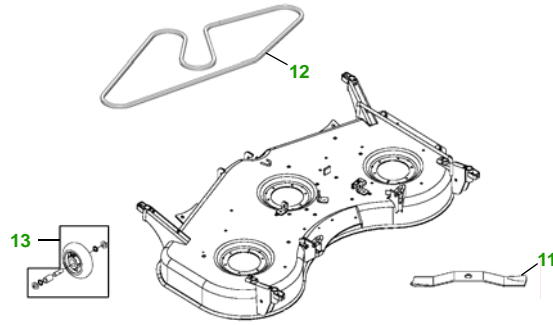

MAINTENANCE REMINDER SHEET

X729 with 60D Deck

Ultimate Tractor

Tractor S/N

60" Drive Over Deck

Deck S/N

Key	Part No.	Description
1	AM107423	OIL FILTER
2	AM117584	FUEL FILTER - IN-LINE
3	M148207	AIR FILTER - FOAM
	M152049	AIR FILTER - PAPER
4	AM131054	TRANSMISSION FILTER
5	AM131841	KEY - PADDED
6	TY25221	BATTERY
7	M138938	SPARK PLUG
8	AM118013	HEADLIGHT BULB

Key	Part No.	Description
9	M147344	FAN BELT
	M153381	FAN BELT (OPTION)
10	AM122880	FUEL CAP
11	TCU15881	BLADE - HI LIFT
	M131958	BLADE - MULCHING
12	M120381	BELT
13	AM136720	KIT - GAGE WHEEL

Service Recommendations

Qty	Part No	Item
3	TCU15881	Blade - 60" High Lift
3	M131958	Blade - 60" Mulching
1	M147344	Belt - Fan
1	M153381	Belt - Fan (Option)
1	M120381	Belt - Mower Drive
1	AM131841	Key - Padded
1	AM122880	Fuel Cap
1	TY15272	Mower Deck Leveling Gauge
1	TY15410	Grease Gun