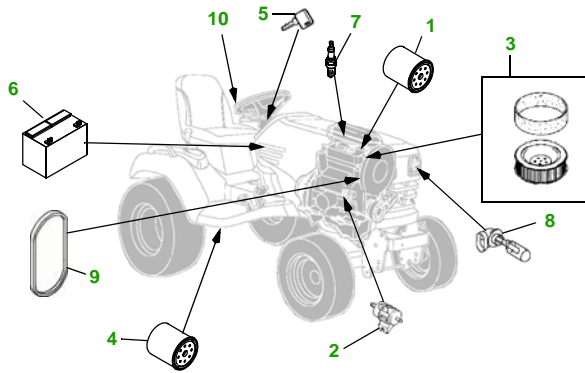

MAINTENANCE REMINDER SHEET

X729 with 62C Deck

Ultimate Tractor

Tractor S/N

62" Convertible Deck

Deck S/N

Key	Part No.	Description
1	AM107423	OIL FILTER
2	AM117584	FUEL FILTER - IN-LINE
3	M148207	AIR FILTER - FOAM
	M152049	AIR FILTER - PAPER
4	AM131054	TRANSMISSION FILTER
5	AM131841	KEY - PADDED
6	TY25221	BATTERY
7	M138938	SPARK PLUG
8	AM118013	HEADLIGHT BULB

Key	Part No.	Description
9	M147344	FAN BELT
	M153381	FAN BELT (OPTION)
10	AM122880	FUEL CAP
11	M143504	BLADE - STD
	M145719	BLADE - MULCHING
	M152727	BLADE - HI LIFT
12	M142997	BELT
13	AM125172	KIT - GAGE WHEEL
14	M113955	FRONT ROLLER