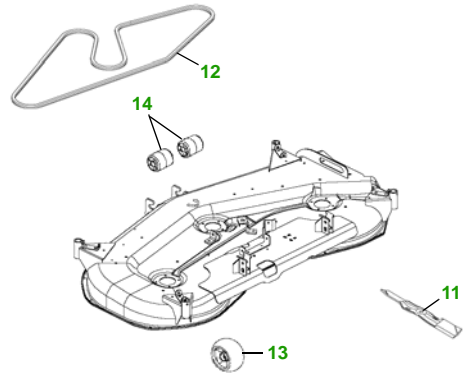

MAINTENANCE REMINDER SHEET

X729 with 62C Deck

Ultimate Tractor

Tractor S/N

62" Convertible Deck

Deck S/N

Key	Part No.	Description
1	AM107423	OIL FILTER
2	AM117584	FUEL FILTER - IN-LINE
3	M148207	AIR FILTER - FOAM
	M152049	AIR FILTER - PAPER
4	AM131054	TRANSMISSION FILTER
5	AM131841	KEY - PADDED
6	TY25221	BATTERY
7	M138938	SPARK PLUG
8	AM118013	HEADLIGHT BULB

Key	Part No.	Description
9	M147344	FAN BELT
	M153381	FAN BELT (OPTION)
10	AM122880	FUEL CAP
11	M143504	BLADE - STD
	M145719	BLADE - MULCHING
	M152727	BLADE - HI LIFT
12	M142997	BELT
13	AM125172	KIT - GAGE WHEEL
14	M113955	FRONT ROLLER