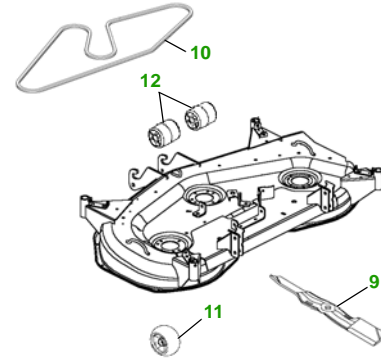

MAINTENANCE REMINDER SHEET

X740 with 48C Deck

Ultimate Tractor

Tractor S/N

48" Convertible Deck

Deck S/N

Key	Part No.	Description
1	M806418.....	OIL FILTER
2	M801101.....	FUEL FILTER
3	M113621.....	AIR FILTER - OUTER
	M123378.....	AIR FILTER - INNER
4	AM131054.....	TRANSMISSION FILTER
5	AM131841.....	KEY - PADDED
6	TY24467.....	BATTERY

Key	Part No.	Description
7	R136239.....	HEADLIGHT BULB
8	AM123508.....	FUEL CAP
9	M145476.....	BLADE - STD
	M127673.....	BLADE - MULCHING
10	M143888.....	BELT
11	AM125172.....	KIT - GAGE WHEEL
12	M113955.....	FRONT ROLLER