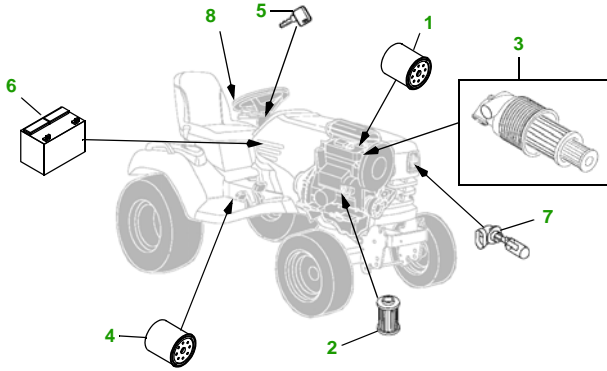

MAINTENANCE REMINDER SHEET

X740 with 48C Deck

Ultimate Tractor

Tractor S/N

48" Convertible Deck

Deck S/N

Key	Part No.	Description
1	M806418.....	OIL FILTER
2	M801101.....	FUEL FILTER
3	M113621.....	AIR FILTER - OUTER
	M123378.....	AIR FILTER - INNER
4	AM131054.....	TRANSMISSION FILTER
5	AM131841.....	KEY - PADDED
6	TY24467.....	BATTERY

Key	Part No.	Description
7	R136239.....	HEADLIGHT BULB
8	AM123508.....	FUEL CAP
9	M145476.....	BLADE - STD
	M127673.....	BLADE - MULCHING
10	M143888.....	BELT
11	AM125172.....	KIT - GAGE WHEEL
12	M113955.....	FRONT ROLLER