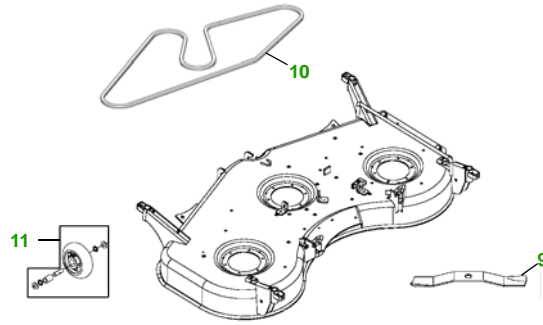

MAINTENANCE REMINDER SHEET

X740 with 60D Deck

Ultimate Tractor

Tractor S/N

60" Drive Over Deck

Deck S/N

Key	Part No.	Description
1	M806418	OIL FILTER
2	M801101	FUEL FILTER
3	M113621	AIR FILTER - OUTER
	M123378	AIR FILTER - INNER
4	AM131054	TRANSMISSION FILTER
5	AM131841	KEY - PADDED
6	TY24467	BATTERY

Key	Part No.	Description
7	R136239	HEADLIGHT BULB
8	AM123508	FUEL CAP
9	TCU15881	BLADE - HI LIFT
	M131958	BLADE - MULCHING
10	M120381	BELT
11	AM136720	KIT - GAGE WHEEL

Service Recommendations

"As Needed" Parts