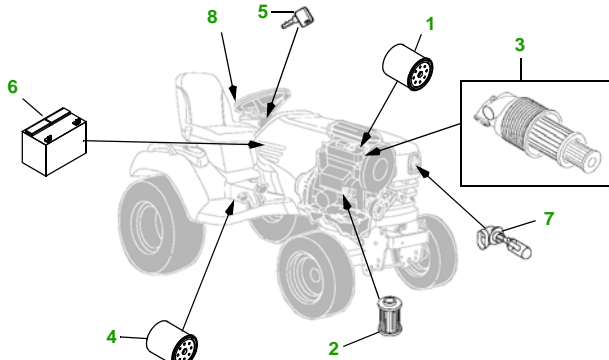

MAINTENANCE REMINDER SHEET

X740 with 60D Deck

Ultimate Tractor

Tractor S/N

60" Drive Over Deck

Deck S/N

Key	Part No.	Description
1	M806418	OIL FILTER
2	M801101	FUEL FILTER
3	M113621	AIR FILTER - OUTER
	M123378	AIR FILTER - INNER
4	AM131054	TRANSMISSION FILTER
5	AM131841	KEY - PADDED
6	TY24467	BATTERY

Key	Part No.	Description
7	R136239	HEADLIGHT BULB
8	AM123508	FUEL CAP
9	TCU15881	BLADE - HI LIFT
	M131958	BLADE - MULCHING
10	M120381	BELT
11	AM136720	KIT - GAGE WHEEL

Service Recommendations

"As Needed" Parts