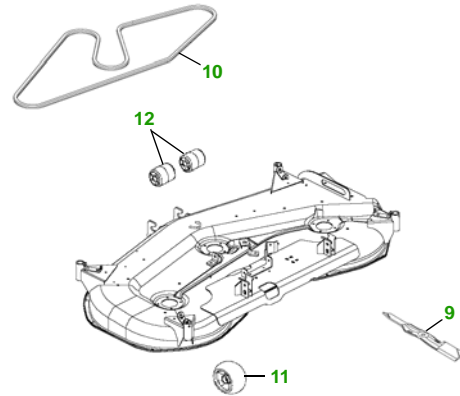

MAINTENANCE REMINDER SHEET

X740 with 62C Deck

Ultimate Tractor

Tractor S/N

62" Convertible Deck

Deck S/N

Key	Part No.	Description
1	M806418	OIL FILTER
2	M801101	FUEL FILTER
3	M113621	AIR FILTER - OUTER
	M123378	AIR FILTER - INNER
4	AM131054	TRANSMISSION FILTER
5	AM131841	KEY - PADDED
6	TY24467	BATTERY

Key	Part No.	Description
7	R136239	HEADLIGHT BULB
8	AM123508	FUEL CAP
9	M143504	BLADE - STD
	M145719	BLADE - MULCHING
	M152727	BLADE - HI LIFT
10	M142997	BELT
11	AM125172	KIT - GAGE WHEEL

Service Recommendations