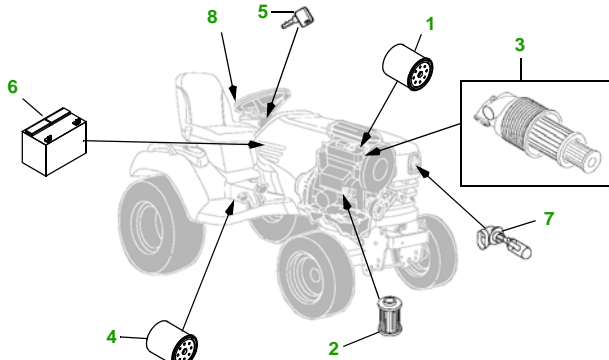

MAINTENANCE REMINDER SHEET

X740 with 62C Deck

Ultimate Tractor

Tractor S/N

62" Convertible Deck

Deck S/N

Key	Part No.	Description
1	M806418	OIL FILTER
2	M801101	FUEL FILTER
3	M113621	AIR FILTER - OUTER
	M123378	AIR FILTER - INNER
4	AM131054	TRANSMISSION FILTER
5	AM131841	KEY - PADDED
6	TY24467	BATTERY

Key	Part No.	Description
7	R136239	HEADLIGHT BULB
8	AM123508	FUEL CAP
9	M143504	BLADE - STD
	M145719	BLADE - MULCHING
	M152727	BLADE - HI LIFT
10	M142997	BELT
11	AM125172	KIT - GAGE WHEEL

Service Recommendations