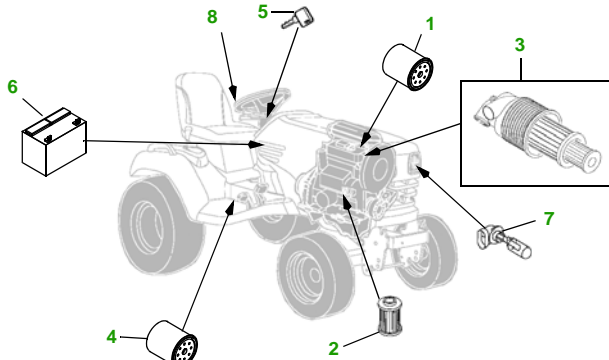

MAINTENANCE REMINDER SHEET

X744 with 48C Deck

Ultimate Tractor

Tractor S/N

48" Convertible Deck

Deck S/N

Key	Part No.	Description	Key	Part No.	Description
1	M806418	OIL FILTER	7	R136239	HEADLIGHT BULB
2	M801101	FUEL FILTER	8	AM123508	FUEL CAP
3	M113621	AIR FILTER - OUTER	9	M145476	BLADE - STD
4	M123378	AIR FILTER - INNER		M127673	BLADE - MULCHING
5	AM131054	TRANSMISSION FILTER	10	M143888	BELT
6	AM131841	KEY - PADDED	11	AM125172	KIT - GAGE WHEEL
	TY24467	BATTERY	12	M113955	FRONT ROLLER