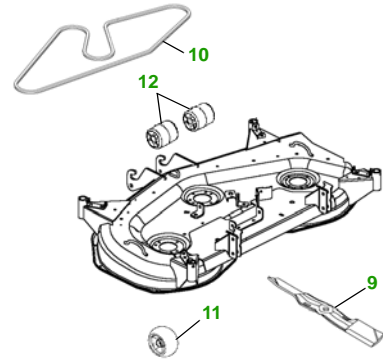

MAINTENANCE REMINDER SHEET

X744 with 48C Deck

Ultimate Tractor

Tractor S/N

48" Convertible Deck

Deck S/N

Key	Part No.	Description	Key	Part No.	Description
1	M806418	OIL FILTER	7	R136239	HEADLIGHT BULB
2	M801101	FUEL FILTER	8	AM123508	FUEL CAP
3	M113621	AIR FILTER - OUTER	9	M145476	BLADE - STD
4	M123378	AIR FILTER - INNER		M127673	BLADE - MULCHING
5	AM131054	TRANSMISSION FILTER	10	M143888	BELT
6	AM131841	KEY - PADDED	11	AM125172	KIT - GAGE WHEEL
	TY24467	BATTERY	12	M113955	FRONT ROLLER

Qty	Part No	Item
1	M113621	Air Filter - Outer
1	M123378	Air Filter - Inner
3	M145476	Blade - 48" Standard
3	M127673	Blade - 48" Mulching
1	M143888	Belt - Mower Drive (Secondary 48")
1	AM131841	Key - Padded
1	AM123508	Fuel Cap
1	TY15272	Mower Deck Leveling Gauge
1	TY15410	Grease Gun