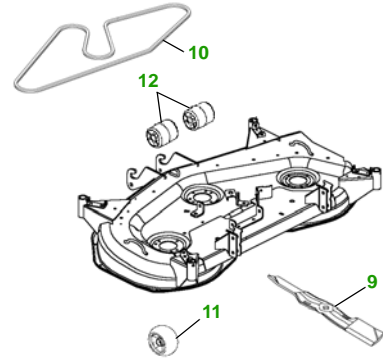

54" Convertible Deck

Deck S/N

Key	Part No.	Description
1	M806418	OIL FILTER
2	M801101	FUEL FILTER
3	M113621	AIR FILTER - OUTER
	M123378	AIR FILTER - INNER
4	AM131054	TRANSMISSION FILTER
5	AM131841	KEY - PADDED
6	TY24467	BATTERY

Key	Part No.	Description
7	R136239	HEADLIGHT BULB
8	AM123508	FUEL CAP
9	M143520	BLADE - STD
	M145516	BLADE - MULCHING
10	M141627	BELT
11	AM125172	KIT - GAGE WHEEL
12	M113955	FRONT ROLLER

Service Recommendations

"As Needed" Parts

Qty	Part No	Item	Qty or Capacity	Change Interval in Hours
2	M806418	Oil Filter	1	50/200
2	TY22008	1 Gal. JD Plus 50 15W40 Engine Oil	2.25 qt	50/200
1	AM131054	Transmission Filter	1	200
2	TY22000	1 Gal Low Vis Hygard	6 qt (AWS)	200
2	M801101	Fuel Filter	1	50/200
2	TY6341	JD Multi Purpose SD Polyurea Grease		As Needed

Qty	Part No	Item
1	M113621	Air Filter - Outer
1	M123378	Air Filter - Inner
3	M143520	Blade - 54" Standard
3	M145516	Blade - 54" Mulching
1	M141627	Belt - Mower Drive (Secondary 54")
1	AM131841	Key - Padded
1	AM123508	Fuel Cap
1	TY15272	Mower Deck Leveling Gauge
1	TY15410	Grease Gun

FOR ON-LINE PARTS ASSISTANCE:

• www.deere.com

- Click on **Residential**
- Click on **Parts** to:
- Click on...

- **View Parts Catalogs** to look-up part numbers
- **JDParts** to order parts on-line from your dealer
- **Valuable Parts Coupons** for discounts at your dealer
- **Coolants, Oils & Lubricants** to learn about our quality fluids
- **Replacement Parts - The Quality Story** tells you 'why' John Deere branded parts are superior

FOR ON-LINE SERVICE ASSISTANCE:

• www.deere.com

- Click on **Residential**
- Click on **Services & Support**
- Click on **Service Solutions**

- Click on **Mobile Maintenance** for Ready To Mow AT HOME Service
- Click on **John Deere Service Plans** for extended warranty and free pick-up and delivery of your tractor

OTHER SITES:

• Home and Workshop Products

• John Deere Credit

- Go to www.johndeerecredit.com for John Deere Revolving Credit to find your finance solution

• John Deere Gifts!

- Go to www.johndeeregifts.com to stop by John Deere's "General Store" !!

Mulch Kit BM20827

Dealer Name
Contact Name
Dealer Phone No

Home Maintenance Kit

Unit	Kit Number
X744	LG243