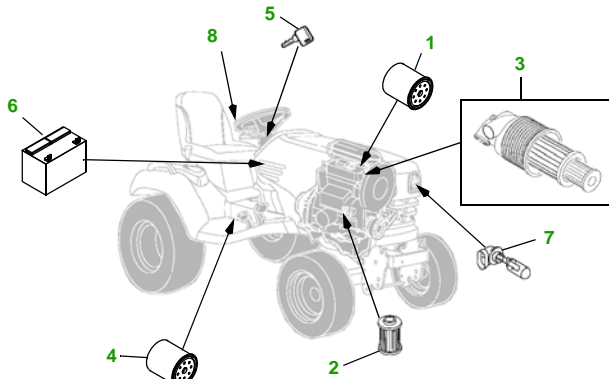

MAINTENANCE REMINDER SHEET

X744 with 54C Deck

Ultimate Tractor

Tractor S/N