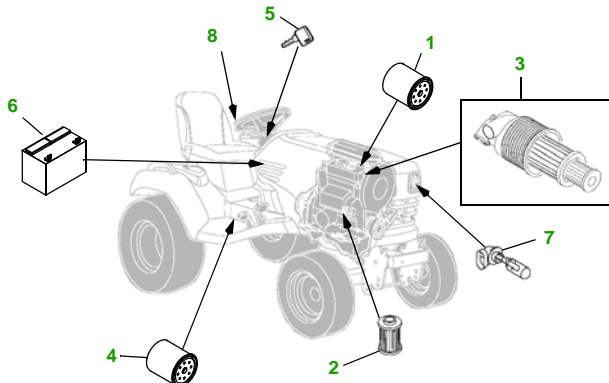

MAINTENANCE REMINDER SHEET

X744 with 62C Deck

Ultimate Tractor

Tractor S/N

62" Convertible Deck

Deck S/N

Key	Part No.	Description
1	M806418	OIL FILTER
2	M801101	FUEL FILTER
3	M113621	AIR FILTER - OUTER
	M123378	AIR FILTER - INNER
4	AM131054	TRANSMISSION FILTER
5	AM131841	KEY - PADDED
6	TY24467	BATTERY
7	R136239	HEADLIGHT BULB

Key	Part No.	Description
8	AM123508	FUEL CAP
9	M143504	BLADE - STD
	M145719	BLADE - MULCHING
	M152727	BLADE - HIGH LIFT
10	M142997	BELT
11	AM125172	KIT - GAGE WHEEL
12	M113955	FRONT ROLLER

Service Recommendations