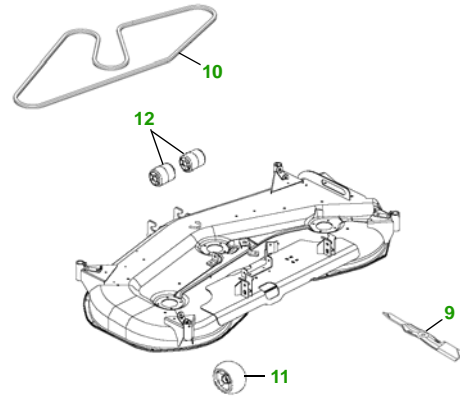

MAINTENANCE REMINDER SHEET

X744 with 62C Deck

Ultimate Tractor

Tractor S/N

62" Convertible Deck

Deck S/N

Key	Part No.	Description
1	M806418	OIL FILTER
2	M801101	FUEL FILTER
3	M113621	AIR FILTER - OUTER
	M123378	AIR FILTER - INNER
4	AM131054	TRANSMISSION FILTER
5	AM131841	KEY - PADDED
6	TY24467	BATTERY
7	R136239	HEADLIGHT BULB

Key	Part No.	Description
8	AM123508	FUEL CAP
9	M143504	BLADE - STD
	M145719	BLADE - MULCHING
	M152727	BLADE - HIGH LIFT
10	M142997	BELT
11	AM125172	KIT - GAGE WHEEL
12	M113955	FRONT ROLLER

Service Recommendations