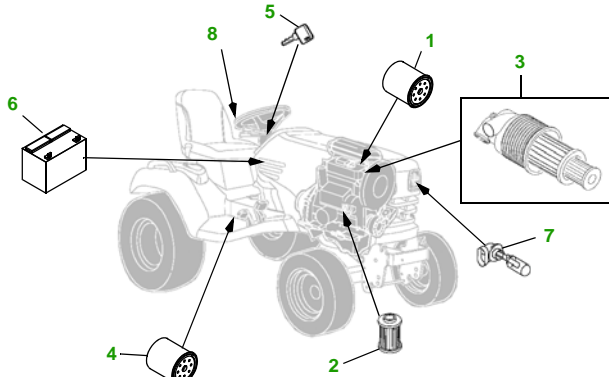

MAINTENANCE REMINDER SHEET

X748 with 48C Deck

Ultimate Tractor

Tractor S/N

48" Convertible Deck

Deck S/N

Key	Part No.	Description
1	M806418	OIL FILTER
2	M801101	FUEL FILTER
3	M113621	AIR FILTER - OUTER
	M123378	AIR FILTER - INNER
4	AM131054	TRANSMISSION FILTER
5	AM131841	KEY - PADDED
6	TY24467	BATTERY