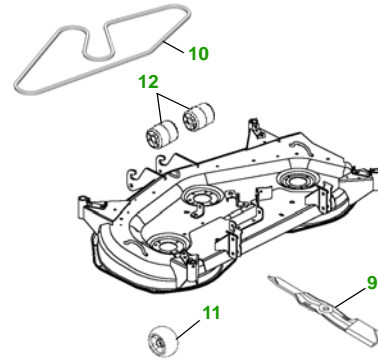

MAINTENANCE REMINDER SHEET

X748 with 48C Deck

Ultimate Tractor

Tractor S/N

48" Convertible Deck

Deck S/N

Key	Part No.	Description
1	M806418	OIL FILTER
2	M801101	FUEL FILTER
3	M113621	AIR FILTER - OUTER
	M123378	AIR FILTER - INNER
4	AM131054	TRANSMISSION FILTER
5	AM131841	KEY - PADDED
6	TY24467	BATTERY

Key	Part No.	Description
7	R136239	HEADLIGHT BULB
8	AM123508	FUEL CAP
9	M145476	BLADE - STD
	M127673	BLADE - MULCHING
10	M143888	BELT
11	AM125172	KIT - GAGE WHEEL
12	M113955	FRONT ROLLER

Service Recommendations