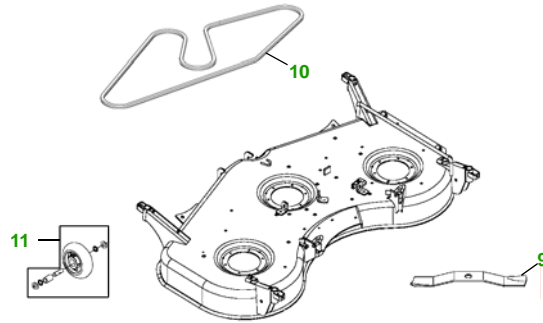

Deck S/N

Key	Part No.	Description
1	M806418.....	OIL FILTER
2	M801101.....	FUEL FILTER
3	M113621.....	AIR FILTER - OUTER
	M123378.....	AIR FILTER - INNER
4	AM131054.....	TRANSMISSION FILTER
5	AM131841.....	KEY - PADDED
6	TY24467.....	BATTERY

Key	Part No.	Description
7	R136239.....	HEADLIGHT BULB
8	AM123508.....	FUEL CAP
9	TCU15881.....	BLADE - HI LIFT
	M131958.....	BLADE - MULCHING
10	M120381.....	BELT
11	AM136720.....	KIT - GAGE WHEEL

Service Recommendations

"As Needed" Parts

Qty	Part No	Item	Qty or Capacity	Change Interval in Hours
2	M806418	Oil Filter	1	50/200
2	TY22008	1 Gal. JD Plus 50 15W40 Engine Oil	2.25 qt	50/200
1	AM131054	Transmission Filter	1	200
2	TY22000	1 Gal Low Vis Hygard	7 qt (2WS)	200
2	M801101	Fuel Filter	1	50/200
2	TY6341	JD Multi Purpose SD Polyurea Grease		As Needed

Qty	Part No	Item
1	M113621	Air Filter - Outer
1	M123378	Air Filter - Inner
3	TCU15881	Blade - 60" High Lift
3	M131958	Blade - 60" Mulching
1	M120381	Belt - Mower Drive
1	AM131841	Key - Padded
1	AM123508	Fuel Cap
1	TY15272	Mower Deck Leveling Gauge
1	TY15410	Grease Gun

FOR ON-LINE PARTS ASSISTANCE:

- www.deere.com
- Click on **Residential**
- Click on **Parts** to:
- Click on...
- **View Parts Catalogs** to look-up part numbers
- **JDParts** to order parts on-line from your dealer
- **Valuable Parts Coupons** for discounts at your dealer
- **Coolants, Oils & Lubricants** to learn about our quality fluids
- **Replacement Parts - The Quality Story** tells you 'why' John Deere branded parts are superior

FOR ON-LINE SERVICE ASSISTANCE:

- www.deere.com
- Click on **Residential**
- Click on **Services & Support**
- Click on **Service Solutions**
- Click on **Mobile Maintenance** for Ready To Mow AT HOME Service
- Click on **John Deere Service Plans** for extended warranty and free pick-up and delivery of your tractor

OTHER SITES:

- Home and Workshop Products
- www.deere.com
- Click on **Residential**
- Under "All Residential Products" click on **Home & Workshop Products**
- **John Deere Credit**
- Go to www.johndeerecredit.com for John Deere Revolving Credit to find your finance solution
- **John Deere Gifts!**
- Go to www.johndeeregifts.com to stop by John Deere's "General Store" !!

Mulch Kit TCB10954

Dealer Name
Contact Name
Dealer Phone No

Home Maintenance Kit

Unit	Kit Number
X748	LG243