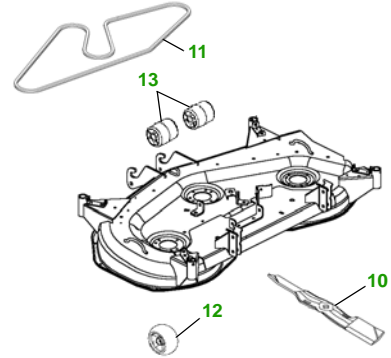

MAINTENANCE REMINDER SHEET

X749 with 48C Deck

Ultimate Tractor

Tractor S/N

48" Convertible Deck

Deck S/N

Key	Part No.	Description
1	M806418	OIL FILTER
2	M801101	FUEL FILTER
3	M113621	AIR FILTER - OUTER
	M123378	AIR FILTER - INNER
4	AM131054	TRANSMISSION FILTER
5	AM131841	KEY - PADDED
6	TY24467	BATTERY
7	AM118013	HEADLIGHT BULB

Key	Part No.	Description
8	M805441	FAN BELT
9	AM123508	FUEL CAP
10	M145476	BLADE - STD
	M127673	BLADE - MULCHING
11	M143888	BELT
12	AM125172	KIT - GAGE WHEEL
13	M113955	FRONT ROLLER

Service Recommendations