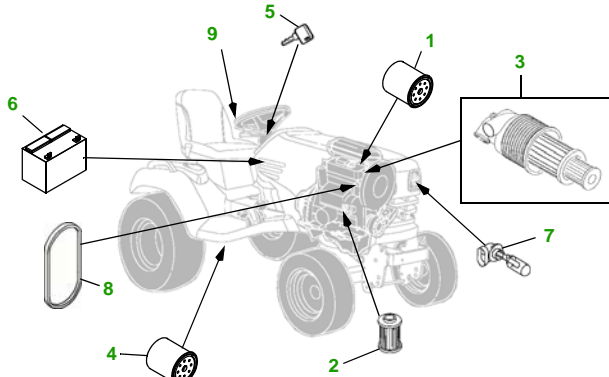

MAINTENANCE REMINDER SHEET

X749 with 48C Deck

Ultimate Tractor

Tractor S/N

48" Convertible Deck

Deck S/N

Key	Part No.	Description
1	M806418	OIL FILTER
2	M801101	FUEL FILTER
3	M113621	AIR FILTER - OUTER
	M123378	AIR FILTER - INNER
4	AM131054	TRANSMISSION FILTER
5	AM131841	KEY - PADDED
6	TY24467	BATTERY
7	AM118013	HEADLIGHT BULB

Key	Part No.	Description
8	M805441	FAN BELT
9	AM123508	FUEL CAP
10	M145476	BLADE - STD
	M127673	BLADE - MULCHING
11	M143888	BELT
12	AM125172	KIT - GAGE WHEEL
13	M113955	FRONT ROLLER

Service Recommendations