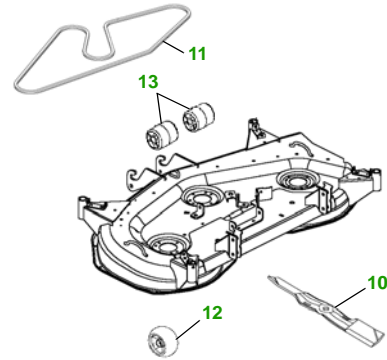

MAINTENANCE REMINDER SHEET

X749 with 54C Deck

Ultimate Tractor

Tractor S/N

54" Convertible Deck

Deck S/N

Key	Part No.	Description
1	M806418	OIL FILTER
2	M801101	FUEL FILTER
3	M113621	AIR FILTER - OUTER
	M123378	AIR FILTER - INNER
4	AM131054	TRANSMISSION FILTER
5	AM131841	KEY - PADDED
6	TY24467	BATTERY
7	AM118013	HEADLIGHT BULB

Key	Part No.	Description
8	M805441	FAN BELT
9	AM123508	FUEL CAP
10	M143520	BLADE - STD
	M145516	BLADE - MULCHING
11	M141627	BELT
12	AM125172	KIT - GAGE WHEEL
13	M113955	FRONT ROLLER

Service Recommendations