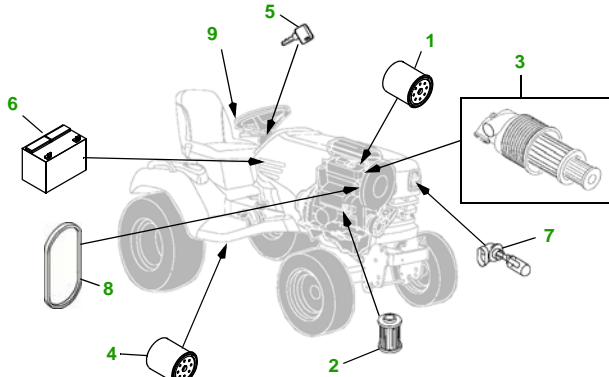

MAINTENANCE REMINDER SHEET

X749 with 54C Deck

Ultimate Tractor

Tractor S/N

54" Convertible Deck

Deck S/N

Key	Part No.	Description
1	M806418	OIL FILTER
2	M801101	FUEL FILTER
3	M113621	AIR FILTER - OUTER
	M123378	AIR FILTER - INNER
4	AM131054	TRANSMISSION FILTER
5	AM131841	KEY - PADDED
6	TY24467	BATTERY
7	AM118013	HEADLIGHT BULB

Key	Part No.	Description
8	M805441	FAN BELT
9	AM123508	FUEL CAP
10	M143520	BLADE - STD
	M145516	BLADE - MULCHING
11	M141627	BELT
12	AM125172	KIT - GAGE WHEEL
13	M113955	FRONT ROLLER

Service Recommendations