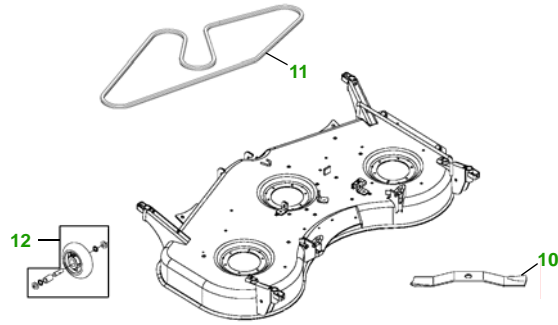

MAINTENANCE REMINDER SHEET

X749 with 60D Deck

Ultimate Tractor

Tractor S/N

60" Drive Over Deck

Deck S/N

Key	Part No.	Description
1	M806418	OIL FILTER
2	M801101	FUEL FILTER
3	M113621	AIR FILTER - OUTER
	M123378	AIR FILTER - INNER
4	AM131054	TRANSMISSION FILTER
5	AM131841	KEY - PADDED
6	TY24467	BATTERY
7	AM118013	HEADLIGHT BULB

Key	Part No.	Description
8	M805441	FAN BELT
9	AM123508	FUEL CAP
10	TCU15881	BLADE - HI LIFT
	M131958	BLADE - MULCHING
11	M120381	BELT
12	AM136720	KIT - GAGE WHEEL

Service Recommendations

"As Needed" Parts