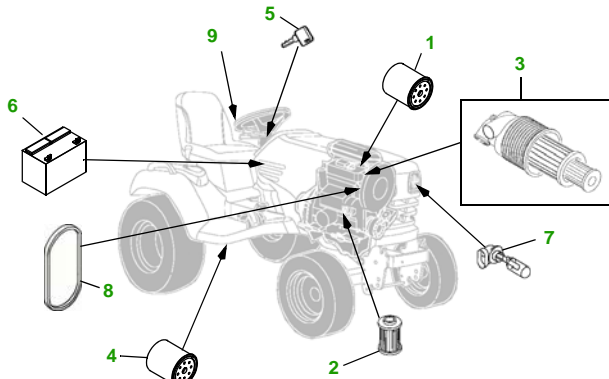

MAINTENANCE REMINDER SHEET

X749 with 60D Deck

Ultimate Tractor

Tractor S/N

60" Drive Over Deck

Deck S/N

Key	Part No.	Description
1	M806418	OIL FILTER
2	M801101	FUEL FILTER
3	M113621	AIR FILTER - OUTER
	M123378	AIR FILTER - INNER
4	AM131054	TRANSMISSION FILTER
5	AM131841	KEY - PADDED
6	TY24467	BATTERY
7	AM118013	HEADLIGHT BULB

Key	Part No.	Description
8	M805441	FAN BELT
9	AM123508	FUEL CAP
10	TCU15881	BLADE - HI LIFT
	M131958	BLADE - MULCHING
11	M120381	BELT
12	AM136720	KIT - GAGE WHEEL

Service Recommendations

"As Needed" Parts