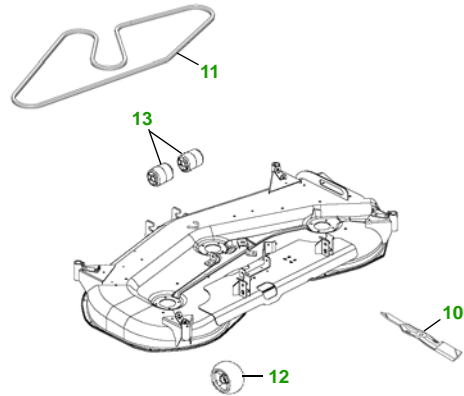

MAINTENANCE REMINDER SHEET

X749 with 62C Deck

Ultimate Tractor

Tractor S/N

62" Convertible Deck

Deck S/N

Key	Part No.	Description
1	M806418	OIL FILTER
2	M801101	FUEL FILTER
3	M113621	AIR FILTER - OUTER
	M123378	AIR FILTER - INNER
4	AM131054	TRANSMISSION FILTER
5	AM131841	KEY - PADDED
6	TY24467	BATTERY
7	AM118013	HEADLIGHT BULB

Key	Part No.	Description
8	M805441	FAN BELT
9	AM123508	FUEL CAP
10	M143504	BLADE - STD
	M145719	BLADE - MULCHING
	M152727	BLADE - HIGH LIFT
11	M142997	BELT
12	AM125172	KIT - GAGE WHEEL
13	M113955	FRONT ROLLER