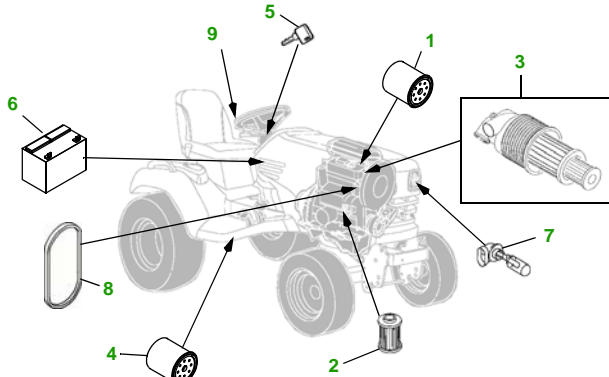

MAINTENANCE REMINDER SHEET

X749 with 62C Deck

Ultimate Tractor

Tractor S/N

62" Convertible Deck

Deck S/N

Key	Part No.	Description
1	M806418	OIL FILTER
2	M801101	FUEL FILTER
3	M113621	AIR FILTER - OUTER
	M123378	AIR FILTER - INNER
4	AM131054	TRANSMISSION FILTER
5	AM131841	KEY - PADDED
6	TY24467	BATTERY
7	AM118013	HEADLIGHT BULB

Key	Part No.	Description
8	M805441	FAN BELT
9	AM123508	FUEL CAP
10	M143504	BLADE - STD
	M145719	BLADE - MULCHING
	M152727	BLADE - HIGH LIFT
11	M142997	BELT
12	AM125172	KIT - GAGE WHEEL
13	M113955	FRONT ROLLER