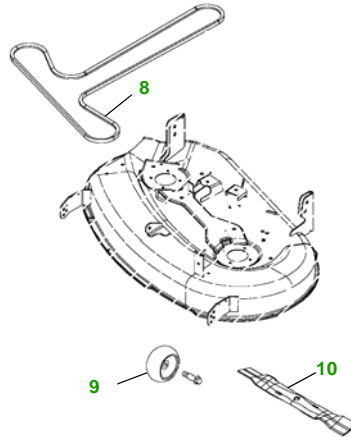

MAINTENANCE REMINDER SHEET

Z225 with 42" Deck

Transport

Transport S/N

42" Deck

Deck S/N

Key	Part No.	Description
1	AM116304	FUEL FILTER - IN-LINE
	GY20709	FUEL FILTER (PACKAGE)
2	GY20573	AIR FILTER - KIT (PACKAGE)
3	GY20680	KEY (PACKAGE)
	TCA15075	IGNITION SWITCH
4	TY25878	BATTERY
5	M155343	BELT - TRANSAXLE DRIVE

Key	Part No.	Description
6	M78543	SPARK PLUG
7	AM122880	FUEL CAP
8	M154294	BELT - MOWER
9	GX10168	GAGE WHEEL
10	GX22151	BLADE
	GY20850	BLADE - (PKG) (PACKAGED QTY - 2 BLADES)

Service Recommendations

"As Needed" Parts

Qty	Part No	Item
2	GX22151	Blade
1	M155343	Belt - Transaxle Drive
1	M154294	Belt - Mower
1	AM131841	Key Padded
1	AM122880	Fuel Cap
1	TY15272	Mower Deck Leveling Gauge
1	TY15410	Grease Gun

FOR ON-LINE PARTS ASSISTANCE: