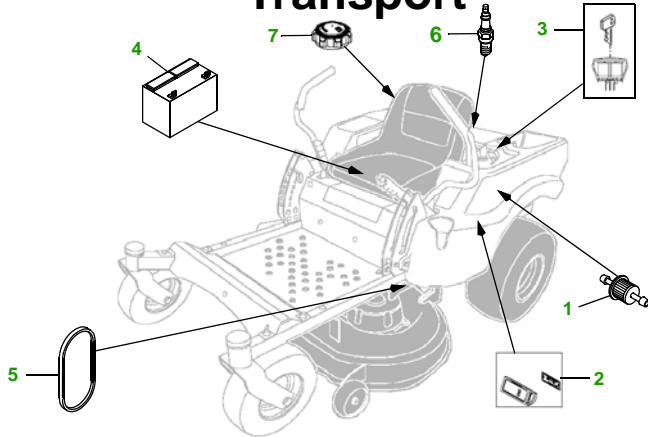

MAINTENANCE REMINDER SHEET

Z225 with 42" Deck

Transport

Transport S/N

42" Deck

Deck S/N

Key	Part No.	Description
1	AM116304	FUEL FILTER - IN-LINE
	GY20709	FUEL FILTER (PACKAGE)
2	GY20573	AIR FILTER - KIT (PACKAGE)
3	GY20680	KEY (PACKAGE)
	TCA15075	IGNITION SWITCH
4	TY25878	BATTERY
5	M155343	BELT - TRANSAXLE DRIVE

Key	Part No.	Description
6	M78543	SPARK PLUG
7	AM122880	FUEL CAP
8	M154294	BELT - MOWER
9	GX10168	GAGE WHEEL
10	GX22151	BLADE
	GY20850	BLADE - (PKG) (PACKAGED QTY - 2 BLADES)

Service Recommendations

"As Needed" Parts

Qty	Part No	Item	Qty or Capacity	Change Interval in Hours
4	TY22029 or TY22076	1 Qt. Engine Oil Turf Gard @ 10W30 2 1/2 Gal. Engine Oil Turf Gard @ 10W30	1.3 qt	8/100/200
2	GY20573	Air Filter-Kit		100/200
2	AM116304	Fuel Filter		100/200
2	M78543	Spark Plug	1	100/200
2	TY6341	JD Multi Purpose SD Polyurea Grease		As Needed