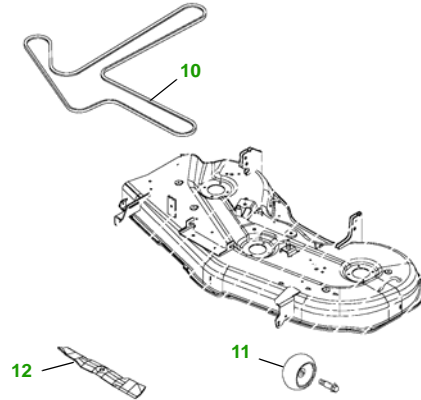

54" Convertible Deck

Deck S/N

Key	Part No.	Description
1	AM125424	OIL FILTER
	GY20577	OIL FILTER (PACKAGE)
2	AM116304	FUEL FILTER - IN-LINE
	GY20709	FUEL FILTER (PACKAGE)
3	MIU11286	AIR FILTER - CARTRIDGE - ENG 445577-0120, 0122
	LG273638S	AIR FILTER - PRE CLEANER - ENG 445577-0120, 0122
	MIU11515	AIR FILTER - CARTRIDGE - ENG 44L777-0115, 0116
	MIU11517	AIR FILTER - PRE CLEANER - ENG 44L777-0115, 0116
	GY20575	AIR FILTER KIT (PACKAGE)
4	AM131054	HYDRAULIC FILTER
5	GY20680	KEY (PACKAGE)

Key	Part No.	Description
	TCA15075	IGNITION SWITCH
6	TY25878	BATTERY
7	M154157	BELT - HYDRO DRIVE
	M146479	BELT - POWER FLO
8	M78543	SPARK PLUG
9	AM122880	FUEL CAP
10	M154296	BELT - MOWER
11	GX10168	GAGE WHEEL
12	M143520	BLADE - STANDARD
	M145516	BLADE - MULCHING
	M152726	BLADE - HI LIFT

Service Recommendations

"As Needed" Parts

Qty	Part No	Item	Qty or Capacity	Change Interval in Hours
6	AM125424	Oil Filter		8/50/100/150/200/250
2		2 1/2 Gal. Engine Oil Turf Gard® 10W30	1.8 qt	8/50/100/150/200/250
2	TY22076	Air Filter- Cartridge		100/200
2	See Above	Air Filter- Pre Cleaner		100/200
2	AM116304	Fuel Filter		100/200
4	M78543	Spark Plug	2	100/200
2	TY6341	JD Multi Purpose SD Polyurea Grease		As Needed

Qty	Part No	Item
1	AM131054	Hydraulic Filter
3	M143520	Blade - Standard
3	M145516	Blade - Mulching
3	M152726	Blade - Hi Lift
1	M154157	Belt - Hydro Drive
1	M146479	Belt - Power Flo
1	M154296	Belt - Mower
1	AM131841	Key Padded
1	AM122880	Fuel Cap
1	TY15272	Mower Deck Leveling Gauge
1	TY15410	Grease Gun

FOR ON-LINE PARTS ASSISTANCE:

• www.deere.com

- Click on **Residential**
- Click on **Parts** to:
- Click on...

- **View Parts Catalogs** to look-up part numbers
- **JDParts** to order parts on-line from your dealer
- **Valuable Parts Coupons** for discounts at your dealer
- **Coolants, Oils & Lubricants** to learn about our quality fluids
- **Replacement Parts - The Quality Story** tells you 'why' John Deere branded parts are superior

FOR ON-LINE SERVICE ASSISTANCE:

• www.deere.com

- Click on **Residential**
- Click on **Services & Support**
- Click on **Service Solutions**

- Click on **Mobile Maintenance** for Ready To Mow AT HOME Service
- Click on **John Deere Service Plans** for extended warranty and free pick-up and delivery of your tractor

OTHER SITES:

• Home and Workshop Products

• www.deere.com

• Click on **Residential**

• Under "All Residential Products" click on **Home & Workshop Products**

• **John Deere Credit**

• Go to www.johndeerecredit.com for John Deere Revolving Credit to find your finance solution

• **John Deere Gifts!**

• Go to www.johndeeregifts.com to stop by John Deere's "General Store" !!

Dealer Name

Contact Name

Dealer Phone No

Home Maintenance Kit

Unit	Kit Number
Z425 S/N —40000	LG263
Z425 S/N 40001—	LG264