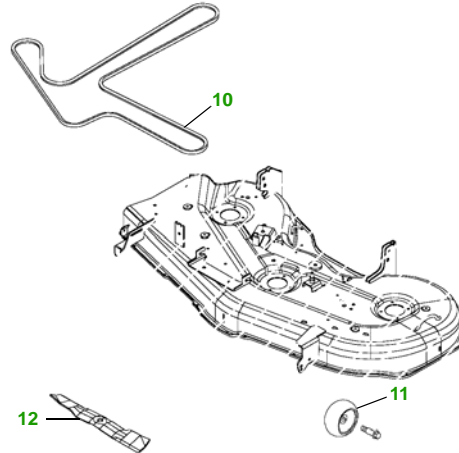

MAINTENANCE REMINDER SHEET

Z445 with 54" Deck

Tractor

Transport S/N

54" Deck

Deck S/N

Key	Part No.	Description
1	AM107423	OIL FILTER
2	AM116304	FUEL FILTER - IN-LINE
	GY20709	FUEL FILTER (PACKAGE)
3	M140295	AIR FILTER - FOAM
	M150949	AIR FILTER - PAPER
4	AM131054	HYDRAULIC FILTER
5	GY20680	KEY (PACKAGE)
	TCA15075	IGNITION SWITCH

Key	Part No.	Description
6	TY25878	BATTERY
7	M154157	BELT - HYDRO DRIVE
	M146479	BELT - POWER FLO
8	M78543	SPARK PLUG
9	AM122880	FUEL CAP
10	M154296	BELT - MOWER
11	GX10168	GAGE WHEEL
12	M143520	BLADE