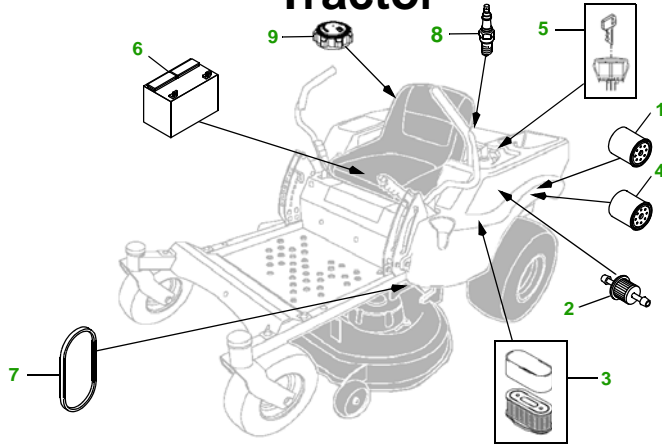

MAINTENANCE REMINDER SHEET

Z445 with 54" Deck

Tractor

Transport S/N

54" Deck

Deck S/N

Key	Part No.	Description
1	AM107423	OIL FILTER
2	AM116304	FUEL FILTER - IN-LINE
	GY20709	FUEL FILTER (PACKAGE)
3	M140295	AIR FILTER - FOAM
	M150949	AIR FILTER - PAPER
4	AM131054	HYDRAULIC FILTER
5	GY20680	KEY (PACKAGE)
	TCA15075	IGNITION SWITCH

Key	Part No.	Description
6	TY25878	BATTERY
7	M154157	BELT - HYDRO DRIVE
	M146479	BELT - POWER FLO
8	M78543	SPARK PLUG
9	AM122880	FUEL CAP
10	M154296	BELT - MOWER
11	GX10168	GAGE WHEEL
12	M143520	BLADE