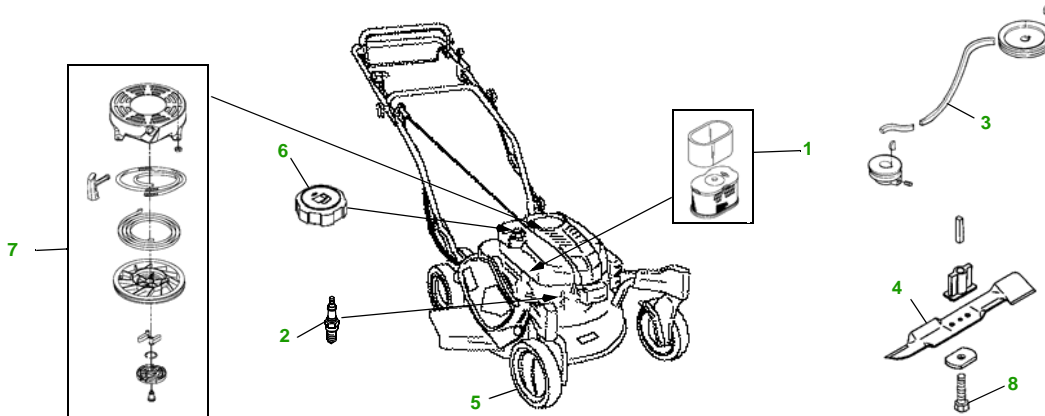

MAINTENANCE REMINDER SHEET

JS63C

21" Walk Behind Mower

Mower S/N

Key	Part No.	Description	Key	Part No.	Description
1	M143275	AIR FILTER - FOAM (ENG 121602)	6	MIU11172	FUEL CAP (ENG 121602-0112-E1)
	M143278	AIR FILTER - PAPER (ENG 121602)		M143291	FUEL CAP (ENG ALL OTHER)
	LG491588D	AIR FILTER (ENG 12H802)	7	LG497680	RECOIL STARTER
2	M78543	SPARK PLUG		LG280399S	ROPE - CUT FROM BULK (ENG 121602-0112-E1)
3	GC00081	BELT		TY15930	ROPE - CUT FROM BULK (ENG ALL OTHER)
4	GC00344	BLADE - MULCHING (STD)		LG281434S	GRIP (ENG 121602)
	GC00175	BLADE - BAGGING		LG393152	GRIP (ENG 12H802 AND HOME DEPOT)
5	GC90031	WHEEL (S/N —140000)	8	19H3515	BOLT - USE WITH 7/8" SHAFT
	GY20630	WHEEL (S/N 140001—)		GC00100	BOLT - USE WITH 25MM SHAFT

Service Recommendations

Qty	Part No	Item	Qty or Capacity	Change Interval in Hours
1	TY22072	2 1/2 GAL. Engine Oil Torq Gard® SAE 30	20 oz	5 (Break-in) / Every 25
2	TY6341	JD Multi Purpose SD Polyurea Grease		As Needed