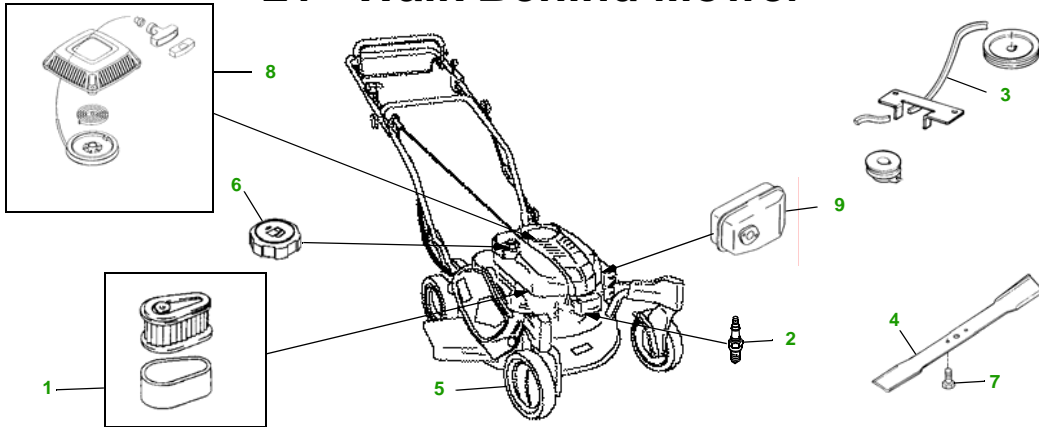

MAINTENANCE REMINDER SHEET

JX75 S/N —X200000

21" Walk Behind Mower

Mower S/N

Key	Part No.	Description	Key	Part No.	Description
1	M77555	AIR FILTER - FOAM	6	AM106245	FUEL CAP (ENG HS00, JS01)
	M79451	AIR FILTER - PAPER		AM118453	FUEL CAP (ENG JS00, KS01, LS01)
2	M802138	SPARK PLUG	7	19M7938	BOLT
3	M77167	BELT - DRIVE	8	AM116737	RECOIL STARTER
4	M77178	BLADE - STD		M113584	ROPE
	M125413	BLADE - MULCHING		M79474	GRIP
5	AM115138	WHEEL	9	AM106238	MUFFLER