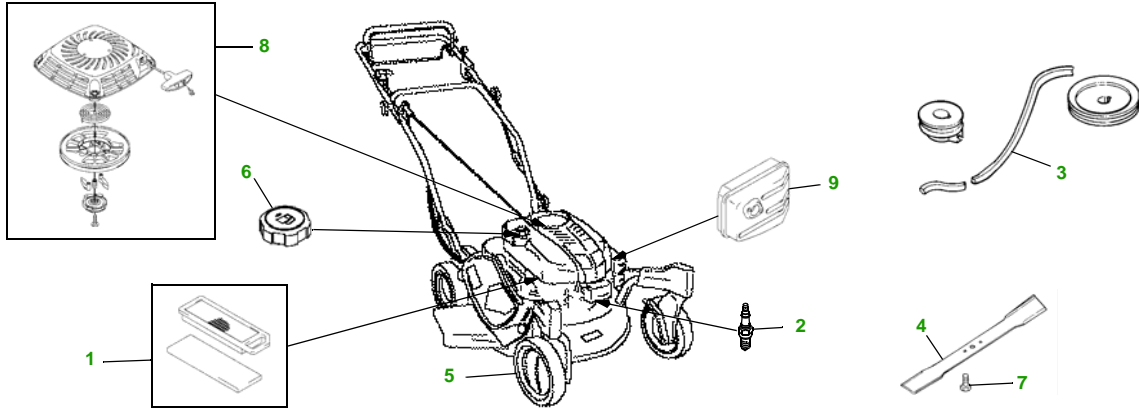

MAINTENANCE REMINDER SHEET

JX75 S/N X200001—

21" Walk Behind Mower

Mower S/N

Key	Part No.	Description	Key	Part No.	Description
1	MIU10952	AIR FILTER - FOAM	6	MIU11152	FUEL CAP
	AM134111	AIR FILTER - PAPER	7	19M7550	BOLT
2	M802138	SPARK PLUG	8	MIA10569	RECOIL STARTER
3	GX21552	BELT - DRIVE		M113584	ROPE (ENG AS11, BS11)
4	M77178	BLADE - STD		TY15930	ROPE (ENG CS11)
	M125413	BLADE - MULCHING		MIU10954	GRIP
5	GY20630	WHEEL	9	MIA10732	MUFFLER

Qty	Part No	Item
1	M802138	Spark Plug
1	MIU10952	Air Filter - Foam
1	GX21552	Belt - Drive
1	M77178	Blade - Std
1	M125413	Blade - Mulching
1	MIU11152	Fuel Cap (Eng CS11)
1	TY15272	Mower Deck Leveling Gauge
1	TY15410	Grease Gun