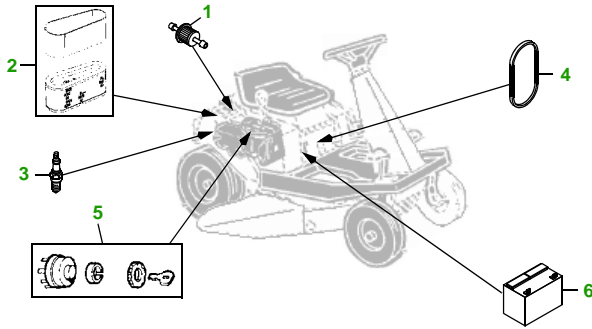

MAINTENANCE REMINDER SHEET

SX85 with 30" Deck

Riding Mower

Tractor S/N

30" Deck

Deck S/N

Key	Part No.	Description
1	AM116304	FUEL FILTER
2	M143004	FOAM AIR FILTER
3	TY6129	PAPER AIR FILTER
3	TY6129	SPARK PLUG
4	M94049	BELT - TRACTION DRIVE
4	M94020	BELT- SECONDARY
5	AM131841	KEY
5	TCA15075	IGNITION SWITCH

Key	Part No.	Description
6	TY25878	BATTERY (DRY)
7	M89456	BLADE - LOW LIFT
7	M89454	BLADE - MEDIUM LIFT
7	M89455	BLADE - HIGH LIFT - BAGGING
8	M94020	BELT- SECONDARY
9	M112006	BELT - MOWER DECK DRIVE
10	M89339	GAGE WHEEL