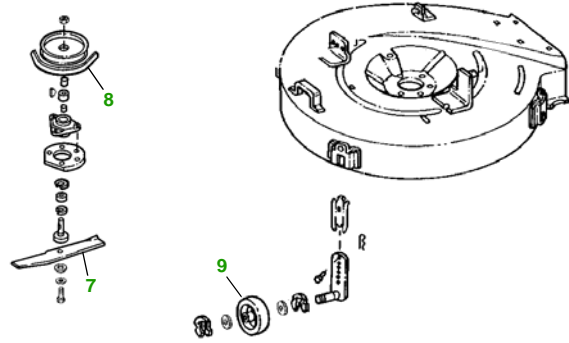

MAINTENANCE REMINDER SHEET

SX85 with 30" Deck

Riding Mower

Tractor S/N

30" Deck

Deck S/N

Key	Part No.	Description
1	AM116304	FUEL FILTER
2	M143004	FOAM AIR FILTER
3	TY6129	PAPER AIR FILTER
3	TY6129	SPARK PLUG
4	M94049	BELT - TRACTION DRIVE
4	M94020	BELT- SECONDARY
5	AM131841	KEY
5	TCA15075	IGNITION SWITCH

Key	Part No.	Description
6	TY25878	BATTERY (DRY)
7	M89456	BLADE - LOW LIFT
7	M89454	BLADE - MEDIUM LIFT
7	M89455	BLADE - HIGH LIFT - BAGGING
8	M94020	BELT- SECONDARY
9	M112006	BELT - MOWER DECK DRIVE
10	M89339	GAGE WHEEL